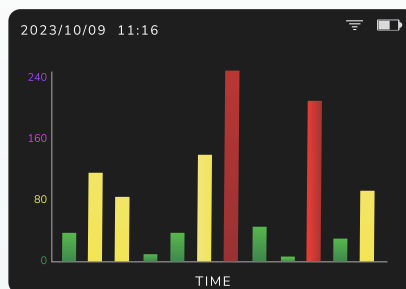

Mobile App
(android & iOS)

4-Hr Runtime
Covers Your Commute

400 mAh Battery
All-Day Power

High-Contrast LCD
Glanceable Reads

Wi-Fi Connectivity

Technical Specification

Features

Parameter	AQI , PM1 , PM2.5 ,PM10 and Particle Count
Range	0-999 ug/m ³
Resolution	1ug/m ³
Accuracy	0-150ug/m ³ ±10% 150ug/m ³ and above ±15%
Sensor type	Laser

Dimensions and Weight

Size	5.8 x 2.5 x 4.6 (cm)
Weight	60g
Screen size	1.8"
Battery	450 mAh
Charging time	30 minutes (approx)
USB Type	Type-C

Connectivity

Connectivity Type	Wifi
Storage	AQI Cloud Storage
Data Accessibility	AQI Web Dashboard and Mobile App (www.aqi.in)
TV App	AQI TV App

Particle Count Screen

Showing live particle count data.

Graph screen

Graphical representation of various parameters.

Auto Off setting

Offering customizable Auto Off settings to suit your needs.

Link

Link generation for real-time air quality updates.