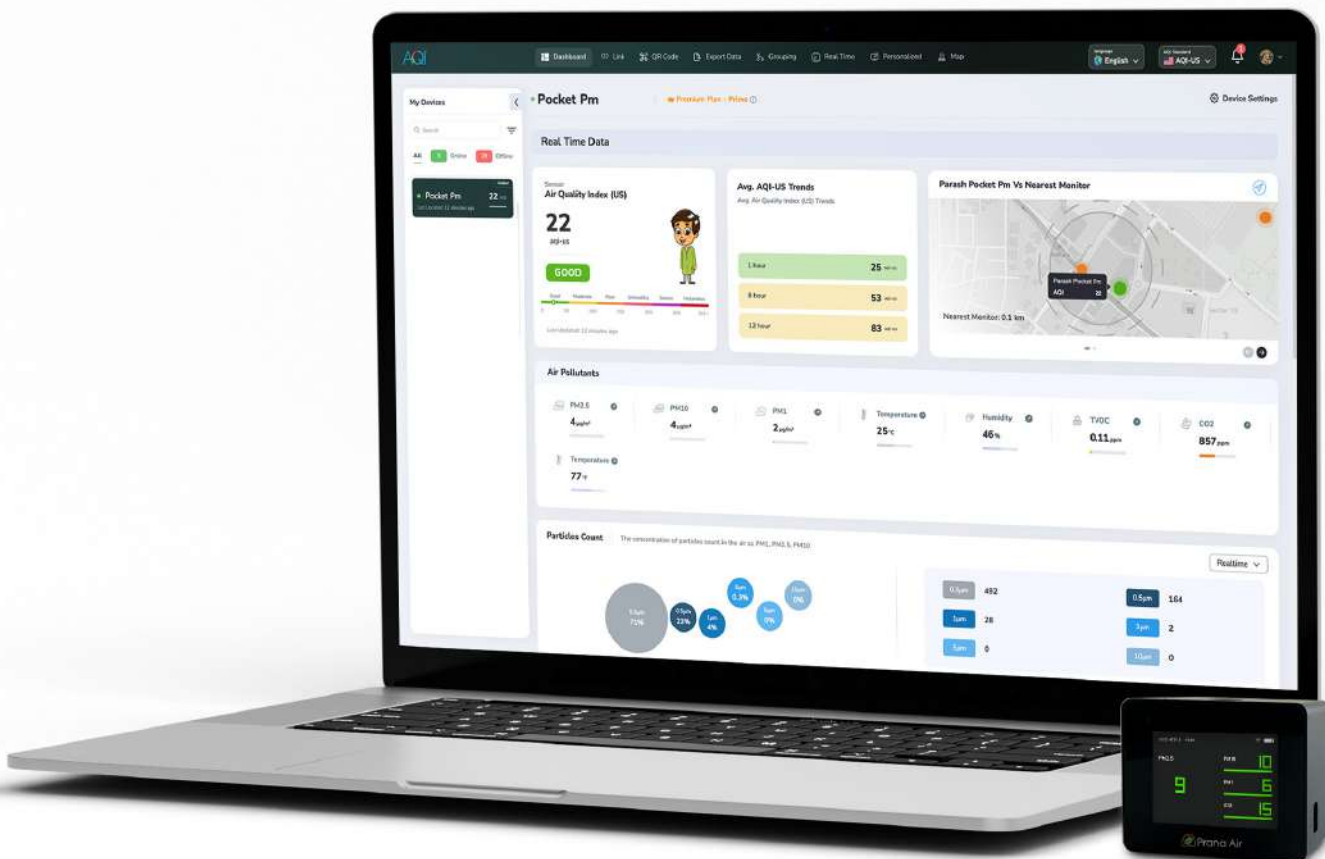

Link

Link generation for real-time air quality updates.

Export File

Export historical air quality data anytime, anywhere!

Grouping

Group AQI monitors for unified air quality management.

Compare

Indoor Vs Outdoor data

QR Code

Generate QR for seamless air quality data sharing.

Web dashboard

Easily connect your Pocket PM2.5 Monitor to the web dashboard for real-time data access, trend analysis, and device management. Monitor your air quality history, export reports, and stay informed —*anytime, from any screen.*

www.aqi.in