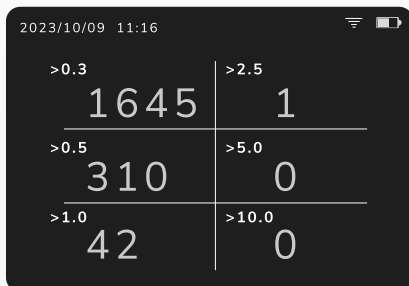

Technical Specification

Features

Parameter	AQI , PM1 , PM2.5 ,PM10 and Particle Count
Range	0-999 ug/m³
Resolution	1ug/m³
Accuracy	0-150ug/m³ ±10% 150ug/m³ and above ±15%
Sensor type	Laser

Dimensions and Weight

Size	5.8 x 2.5 x 4.6 (cm)
Weight	60g
Screen size	1.8"
Battery	450 mAh
Charging time	30 minutes (approx)
USB Type	Type-C

Connectivity

Connectivity Type	Wifi
Storage	AQI Cloud Storage
Data Accessibility	AQI Web Dashboard and Mobile App (www.aqi.in)
TV App	AQI TV App

Designed to be discreet

Featuring a visually appealing display, seamless Wi-Fi connectivity to both AQI mobile app and dashboard, and exceptional portability, making it suitable for carrying anywhere you go.

Particle Count Screen

Showing live particle count data.