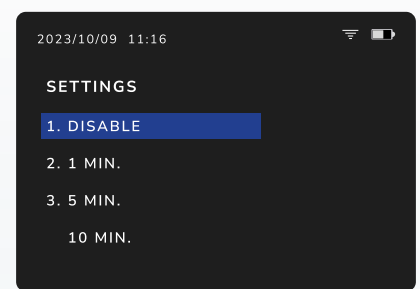

Particle Count Screen

Showing live particle count data.

Graph screen

Graphical representation of various parameters.

Auto Off setting

Offering customizable Auto Off settings to suit your needs.

Link

Link generation for real-time air quality updates.