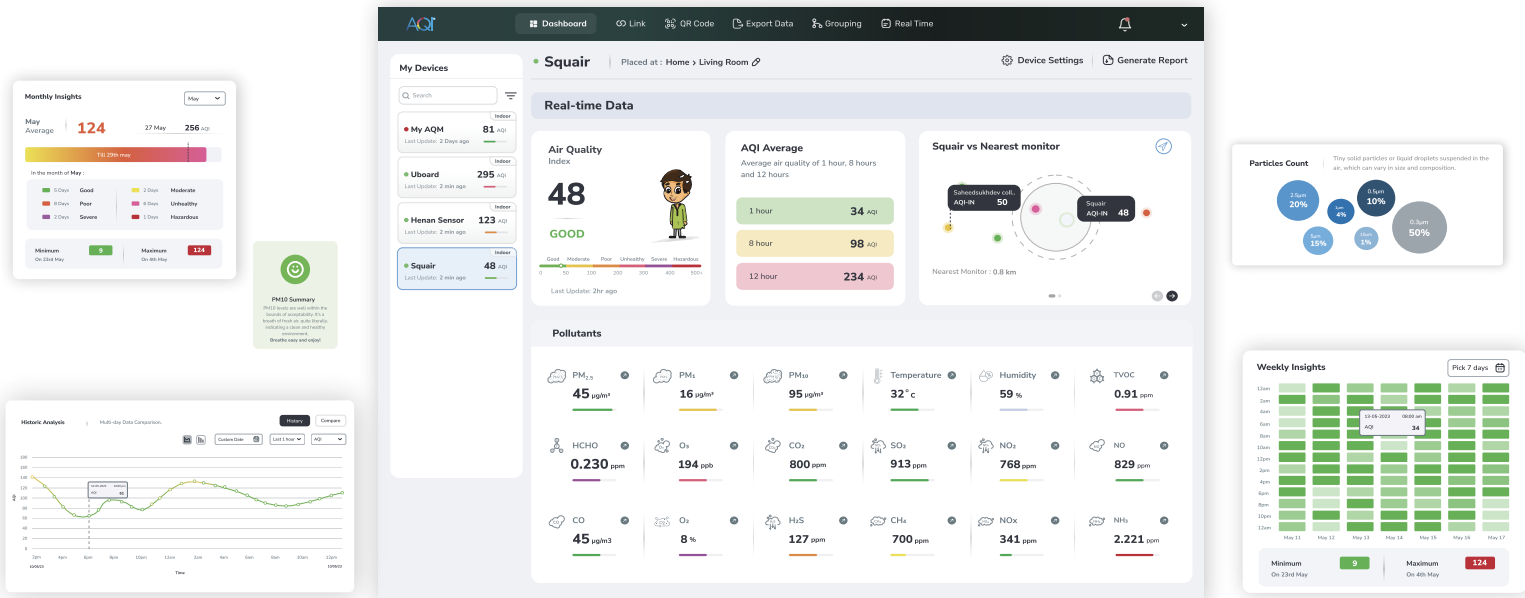

## Device Specifications

<b>Power Supply</b>	<b>Housing</b>	<b>Operating Temperature</b>	<b>Mobile App</b>
12V DC	ABS	-10 °C to 60 °C	AQI
<b>Cloud Storage</b>	<b>Dimension</b>	<b>Operating Humidity</b>	<b>Web Dashboard</b>
Yes	12x12x3cm	0-95% RH	aqi.in
<b>Weight</b>	<b>Connectivity</b>	<b>In the Box</b>	<b>Hue Light</b>
227g	Wi-Fi(2.4Ghz)	SQUAIR, Cable, Screws	Yes

# Web Dashboard

Get the real-time air quality data on your device. Know the air quality with various features such as link generation, device grouping, device alerts, data export etc.

## Dashboard Features

### Parameter Specific Data

Filter and view air quality data by **specific parameters** (like PM2.5, CO2, VOCs, etc.) to analyse trends, compare readings, or focus on targeted insights.