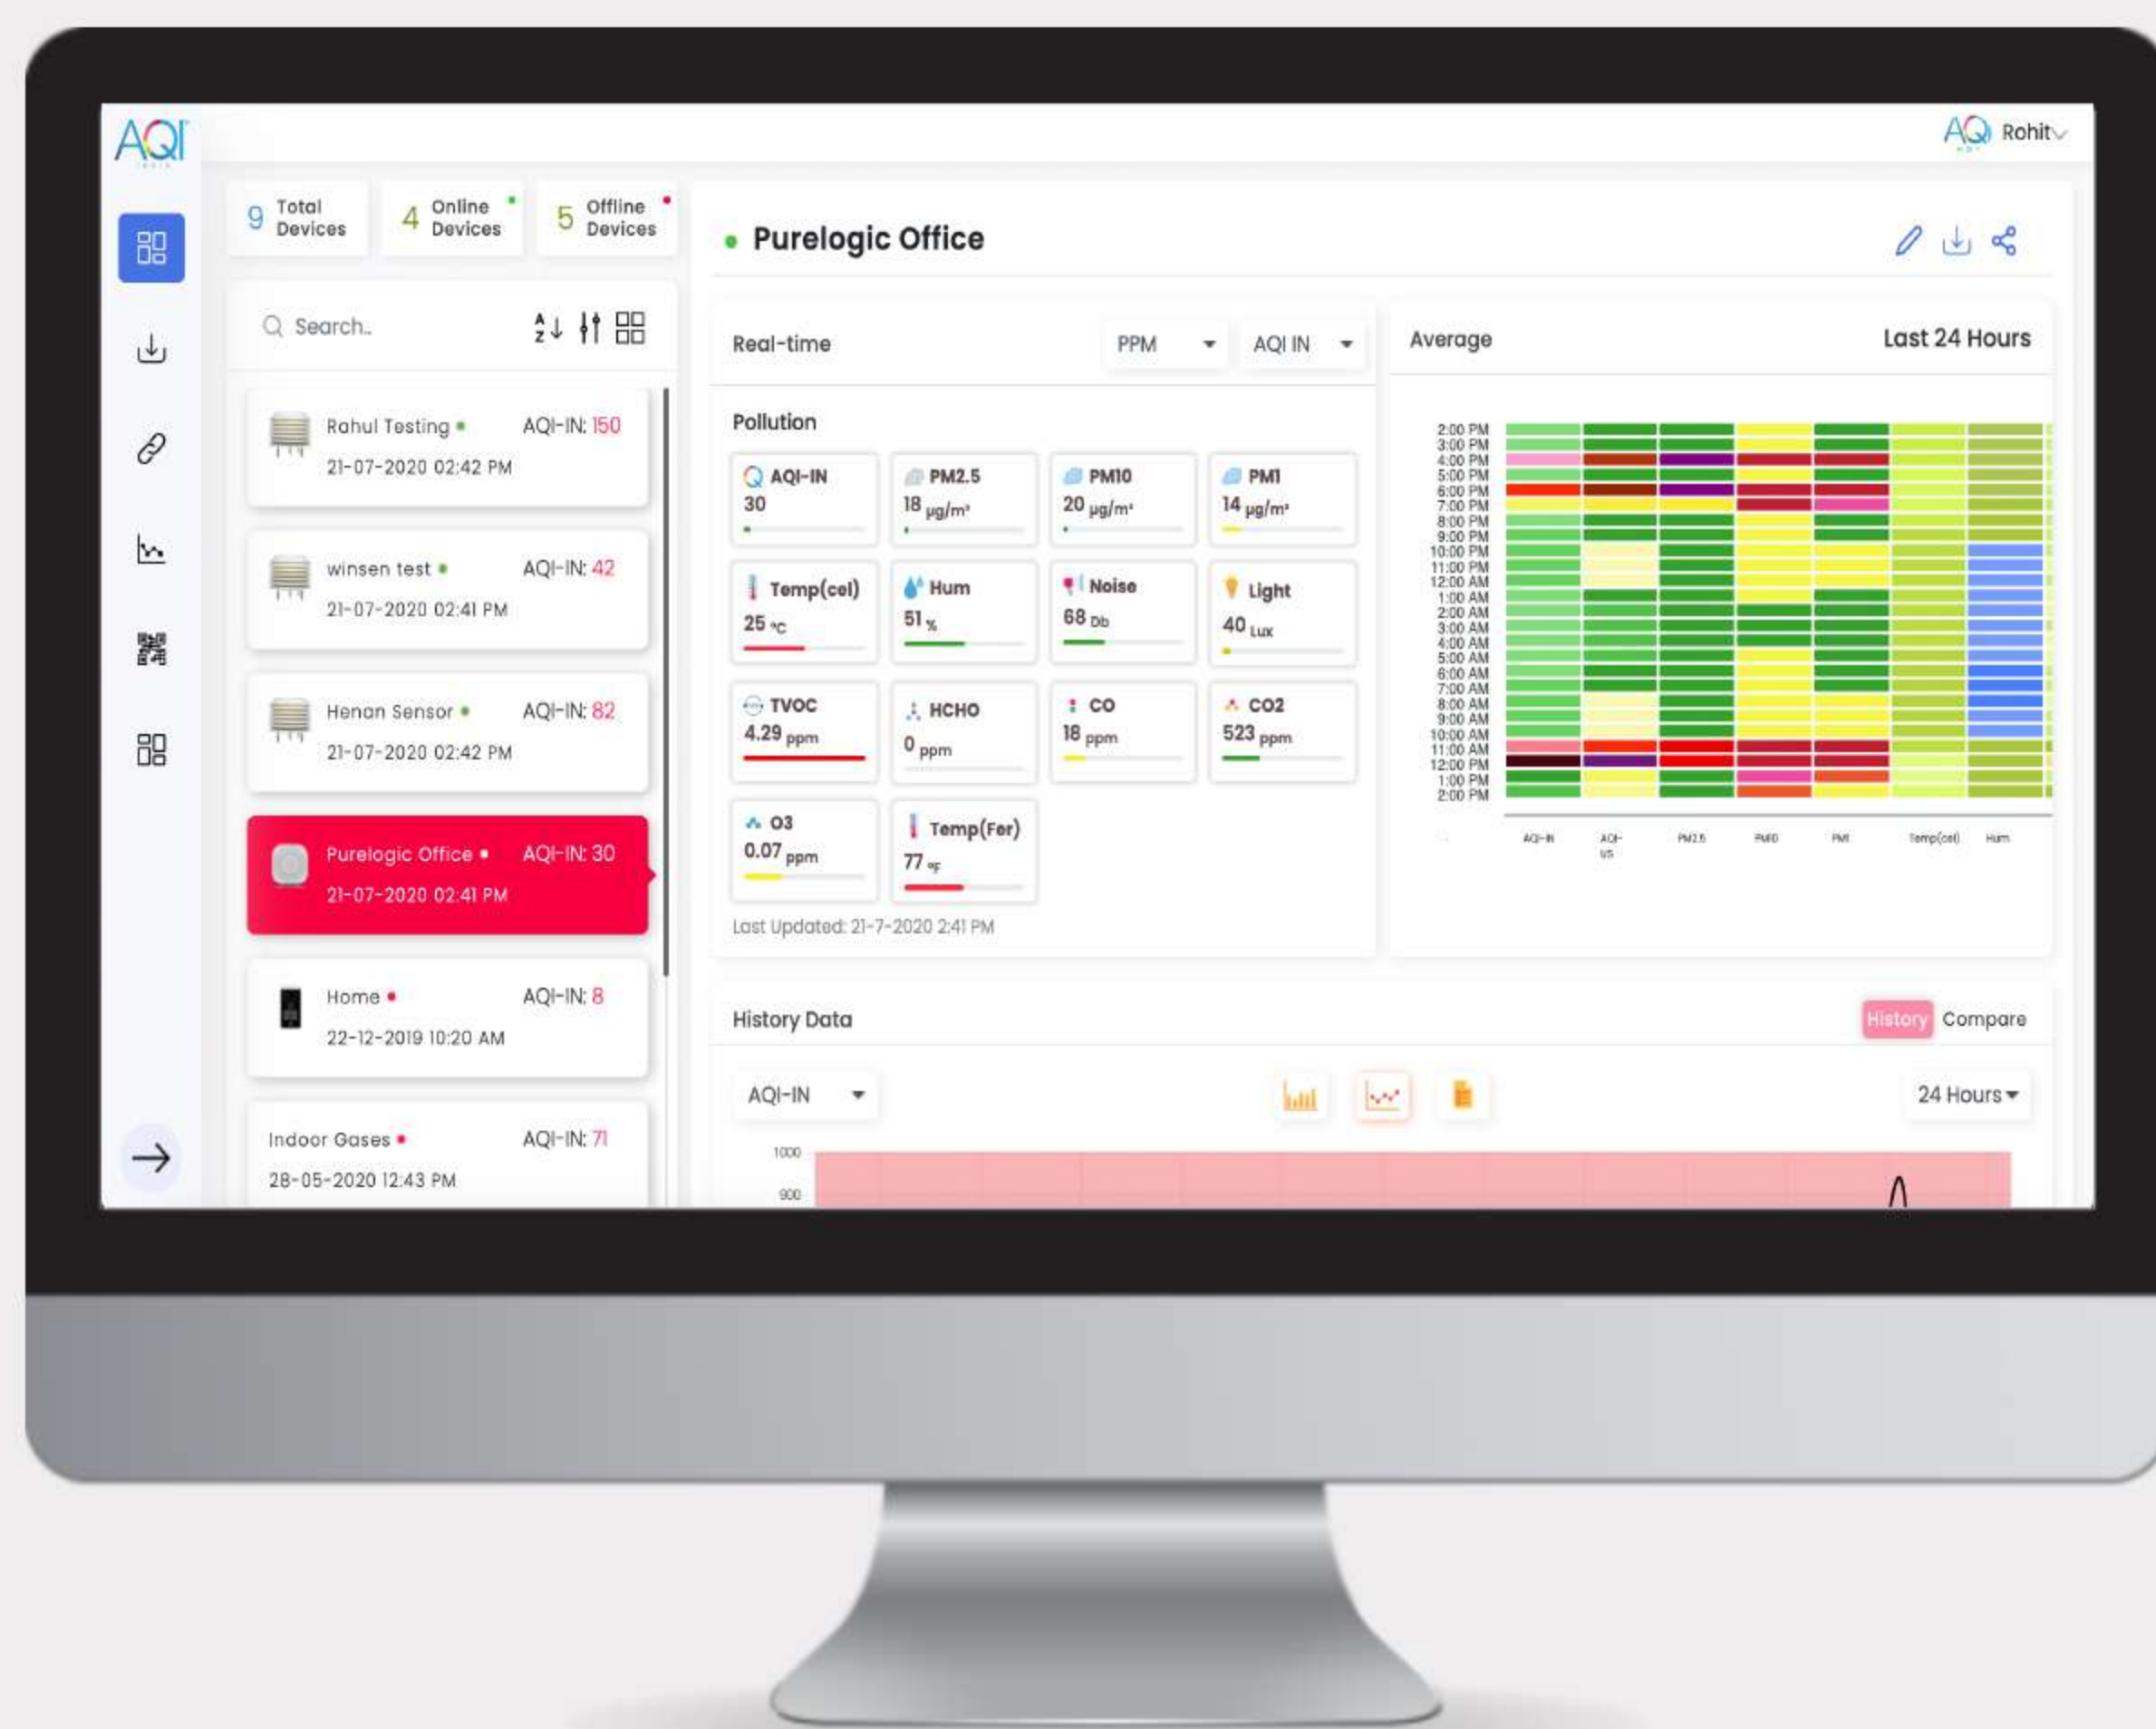

SMART OUTDOOR AIR QUALITY MONITOR

Real-time air quality data | Mobile app enabled | GSM/RS-485 Conectivity

SMART OUTDOOR AIR QUALITY MONITOR

Know your air quality with highly accurate pollution monitor alongwith AQI cloud services.

REAL-TIME MONITORING :
AQI, PM1, PM2.5, and PM10

GSM/ RS-485 ENABLED :
Easy access of the data on the website and AQI India mobile application.

USB POWER :
Micro USB cable.

SMART OUTDOOR

GSM+ MOBILE APP INTEGRATION
PERSONALIZED DASHBOARD

Real-time Air Quality Data
Wifi-enabled and easy integration
with the AQI India App

SMART OUTDOOR AIR QUALITY MONITOR

INSTRUMENT SPECIFICATION

S. NO	INSTRUMENT	SPECIFICATION
1	Parameters	PM1, PM2.5, and PM10
2	Resolution	PM1/2.5/10: 1µg/m ³
3	Range	PM1/2.5/10: 0-2000 µg/m ³
4	Sensor Type	PM1/2.5/10: 90 °Light Scattering
5	On Board Storage	Yes
6	Connectivity	GSM/RS-485
7	Mobile App Enabled	Yes, Android & IOS
8	Accuracy of PM2.5	0-150 ug/m ³ is + 10% & 150 ug/m ³ onwards + 15%