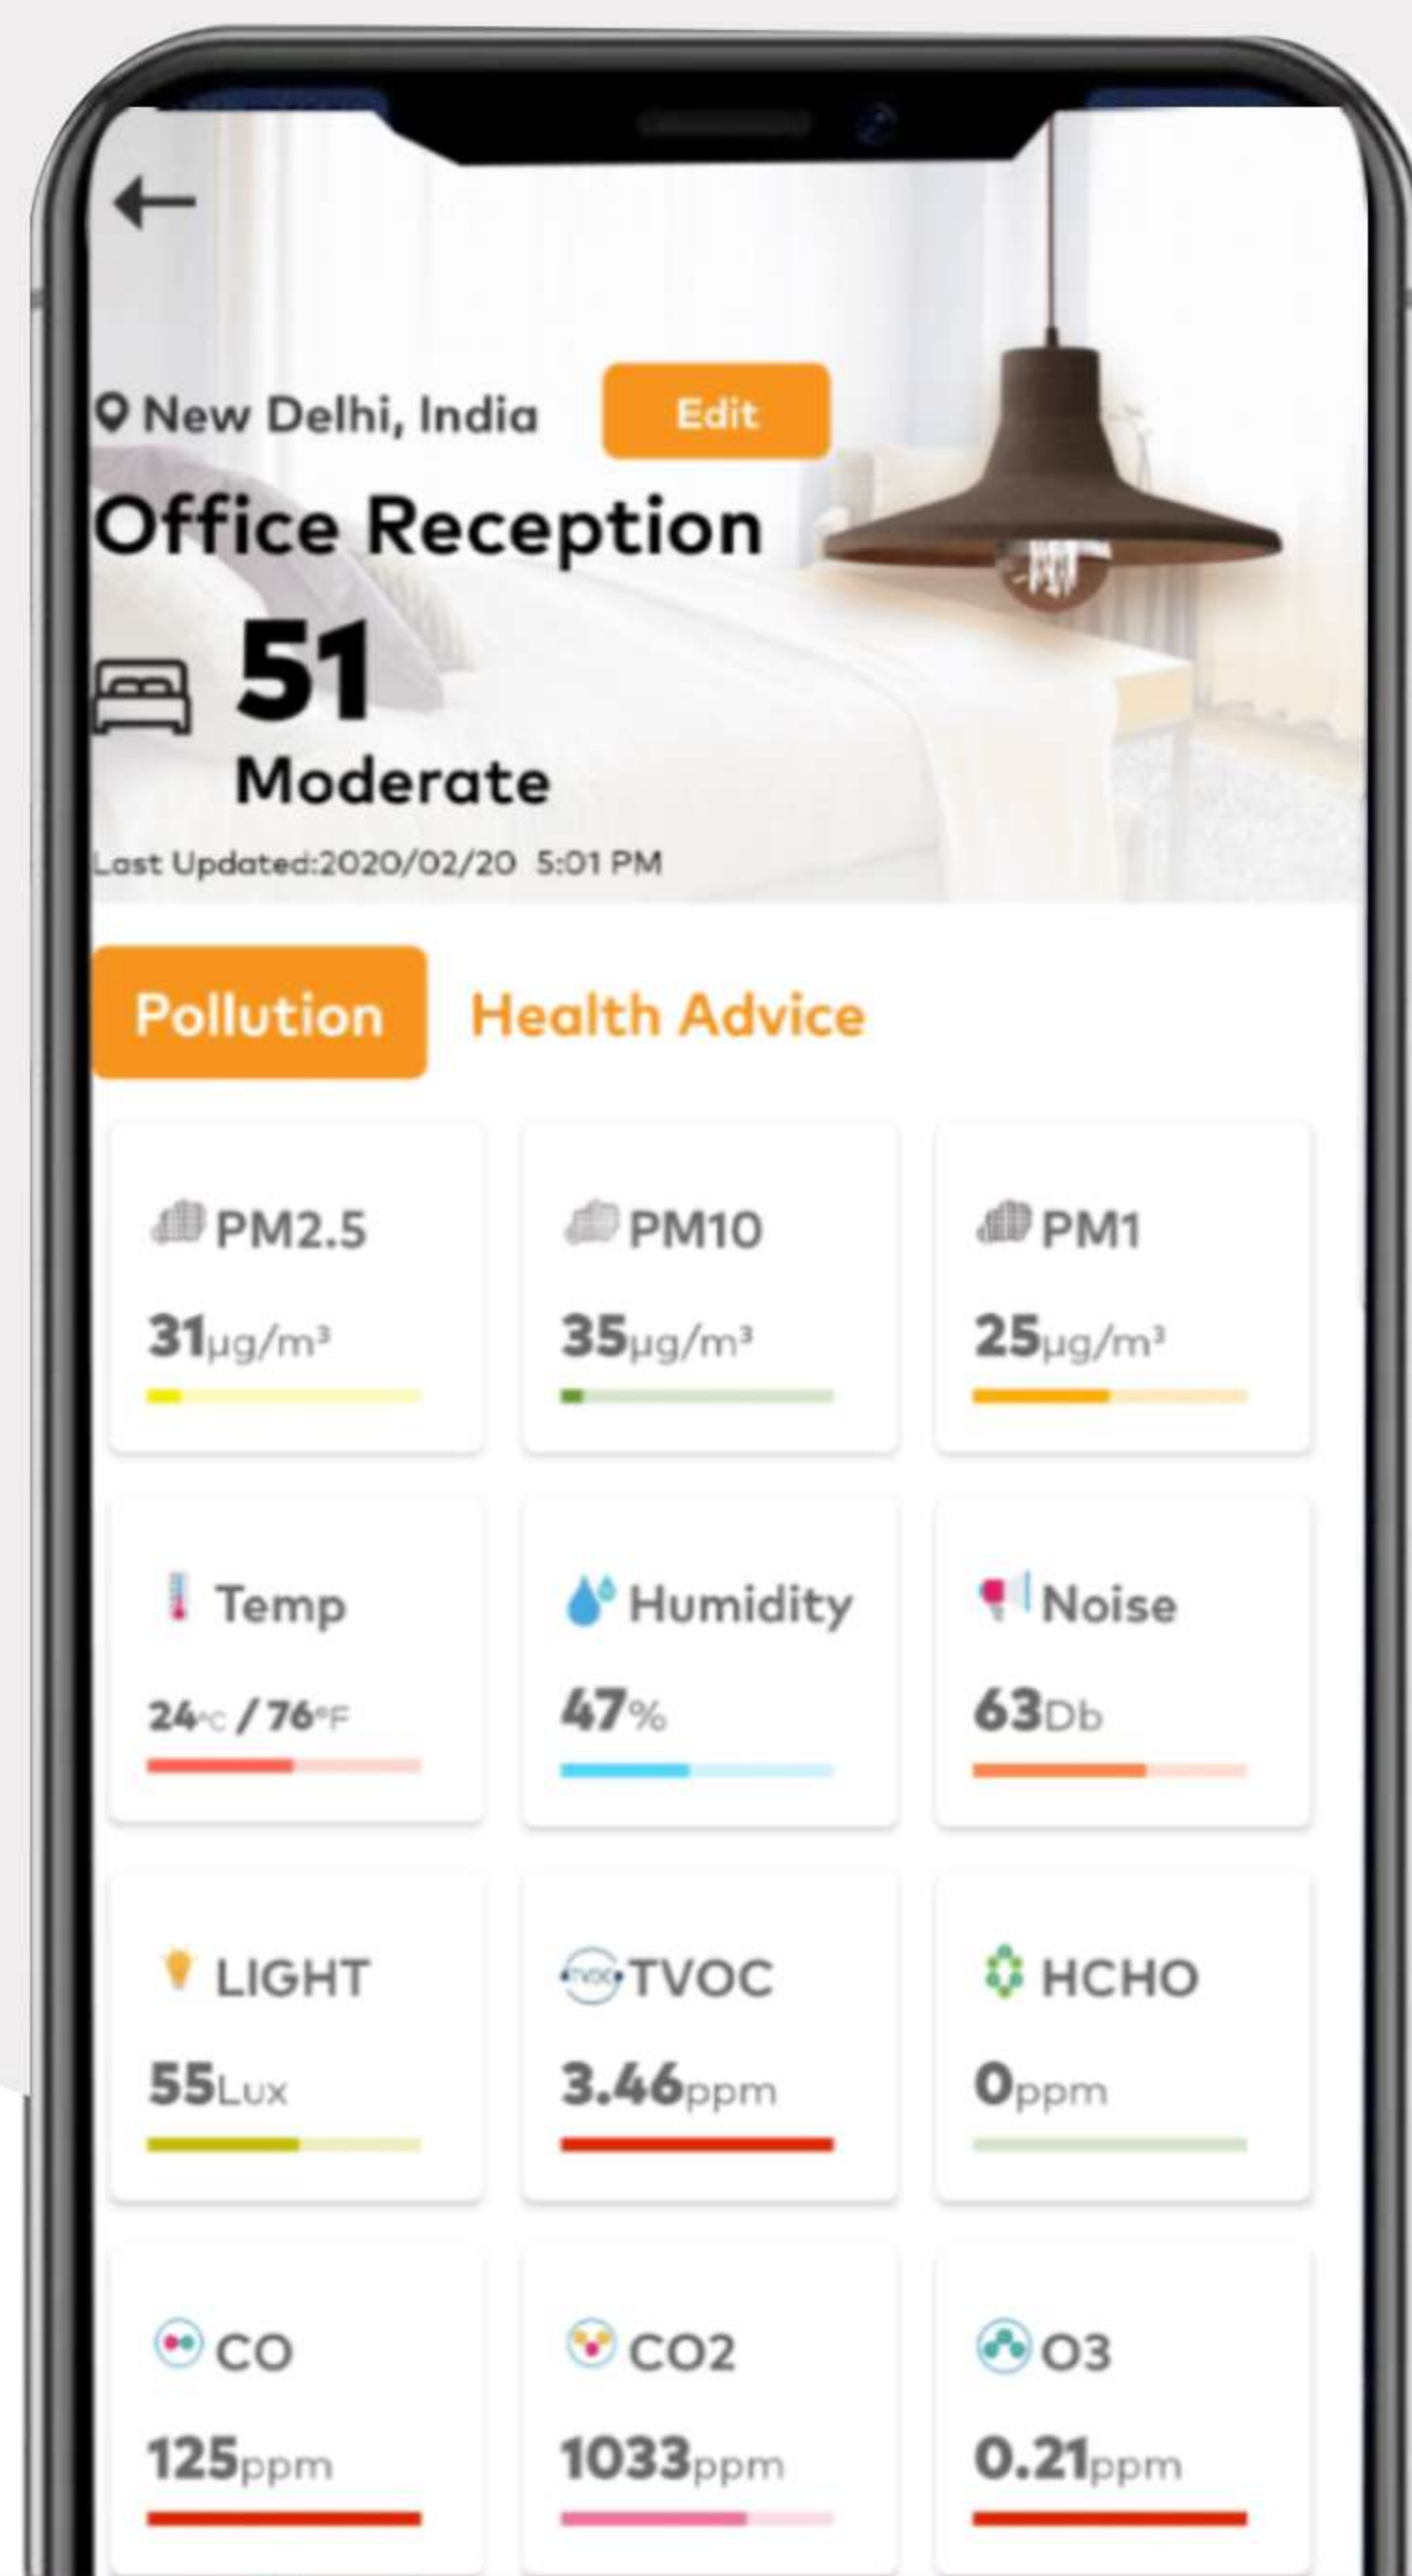

SMART OUTDOOR AIR QUALITY MONITOR

Real-time air quality data | Mobile app enabled | GSM/RS-485 Conectivity

SMART OUTDOOR AIR QUALITY MONITOR

Know your air quality with highly accurate pollution monitor alongwith AQI cloud services.

REAL-TIME MONITORING :
AQI, PM1, PM2.5, and PM10

GSM/ RS-485 ENABLED :
Easy access of the data on the website and AQI India mobile application.

USB POWER :
Micro USB cable.

SMART OUTDOOR

GSM+ MOBILE APP INTEGRATION
PERSONALIZED DASHBOARD

Real-time Air Quality Data
Wifi-enabled and easy integration
with the AQI India App

SMART OUTDOOR AIR QUALITY MONITOR

INSTRUMENT SPECIFICATION

S. NO	INSTRUMENT	SPECIFICATION
1	Parameters	PM1, PM2.5, and PM10
2	Resolution	PM1/2.5/10: 1µg/m ³
3	Range	PM1/2.5/10: 0-2000 µg/m ³
4	Sensor Type	PM1/2.5/10: 90 °Light Scattering
5	On Board Storage	Yes
6	Connectivity	GSM/RS-485
7	Mobile App Enabled	Yes, Android & IOS
8	Accuracy of PM2.5	0-150 ug/m ³ is + 10% & 150 ug/m ³ onwards + 15%