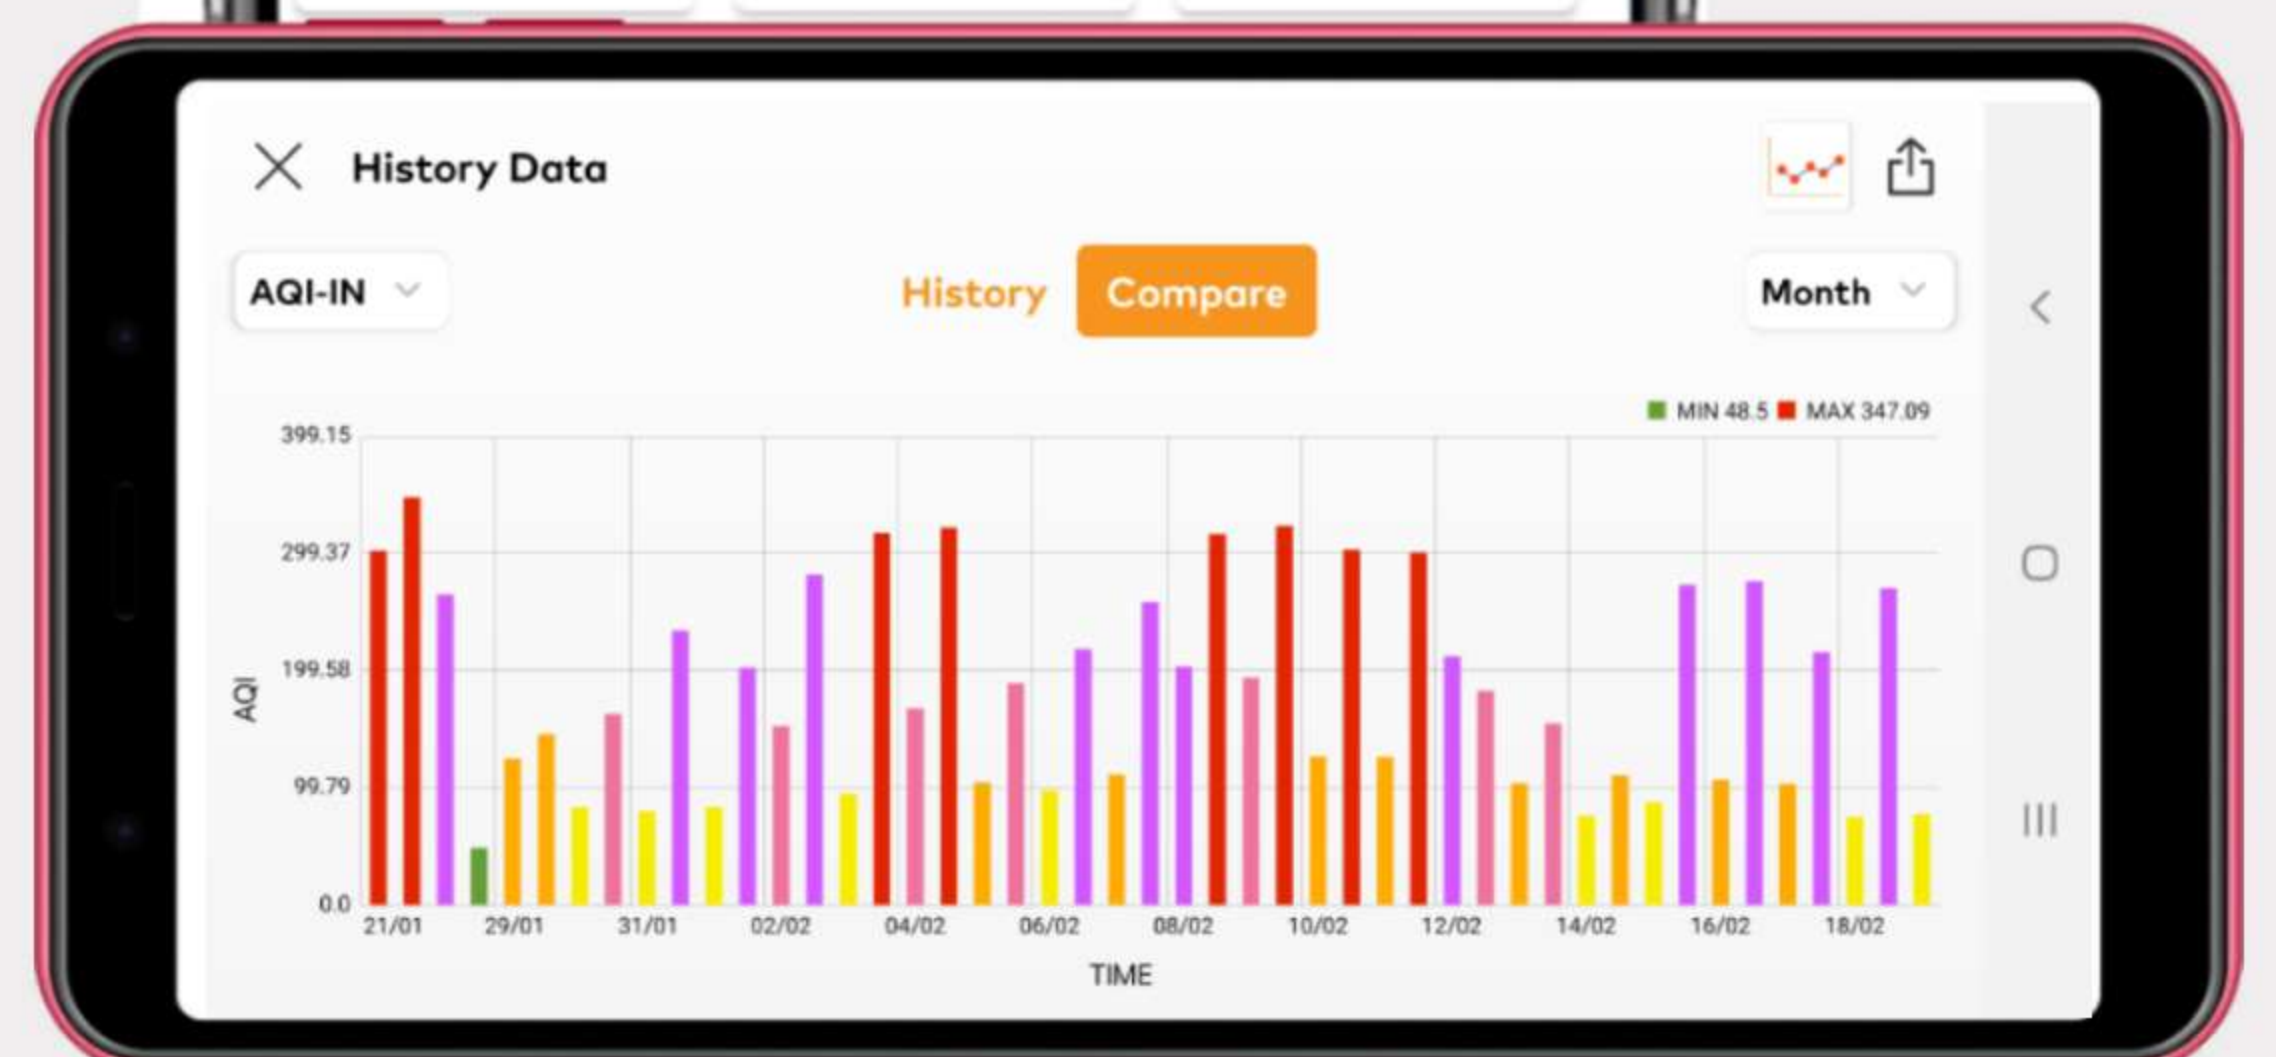

SMART OUTDOOR AIR QUALITY MONITOR

Real-time air quality data | Mobile app enabled | GSM/RS-485 Conectivity

SMART OUTDOOR AIR QUALITY MONITOR

Know your air quality with highly accurate pollution monitor alongwith AQI cloud services.

REAL-TIME MONITORING :
AQI, PM1, PM2.5, and PM10

GSM/ RS-485 ENABLED :
Easy access of the data on the website and AQI India mobile application.

USB POWER :
Micro USB cable.

SMART OUTDOOR

GSM+ MOBILE APP INTEGRATION
PERSONALIZED DASHBOARD

Real-time Air Quality Data
Wifi-enabled and easy integration
with the AQI India App

SMART OUTDOOR AIR QUALITY MONITOR

INSTRUMENT SPECIFICATION

S. NO	INSTRUMENT	SPECIFICATION
1	Parameters	PM1, PM2.5, and PM10
2	Resolution	PM1/2.5/10: 1µg/m ³
3	Range	PM1/2.5/10: 0-2000 µg/m ³
4	Sensor Type	PM1/2.5/10: 90 °Light Scattering
5	On Board Storage	Yes
6	Connectivity	GSM/RS-485
7	Mobile App Enabled	Yes, Android & IOS
8	Accuracy of PM2.5	0-150 ug/m ³ is + 10% & 150 ug/m ³ onwards + 15%