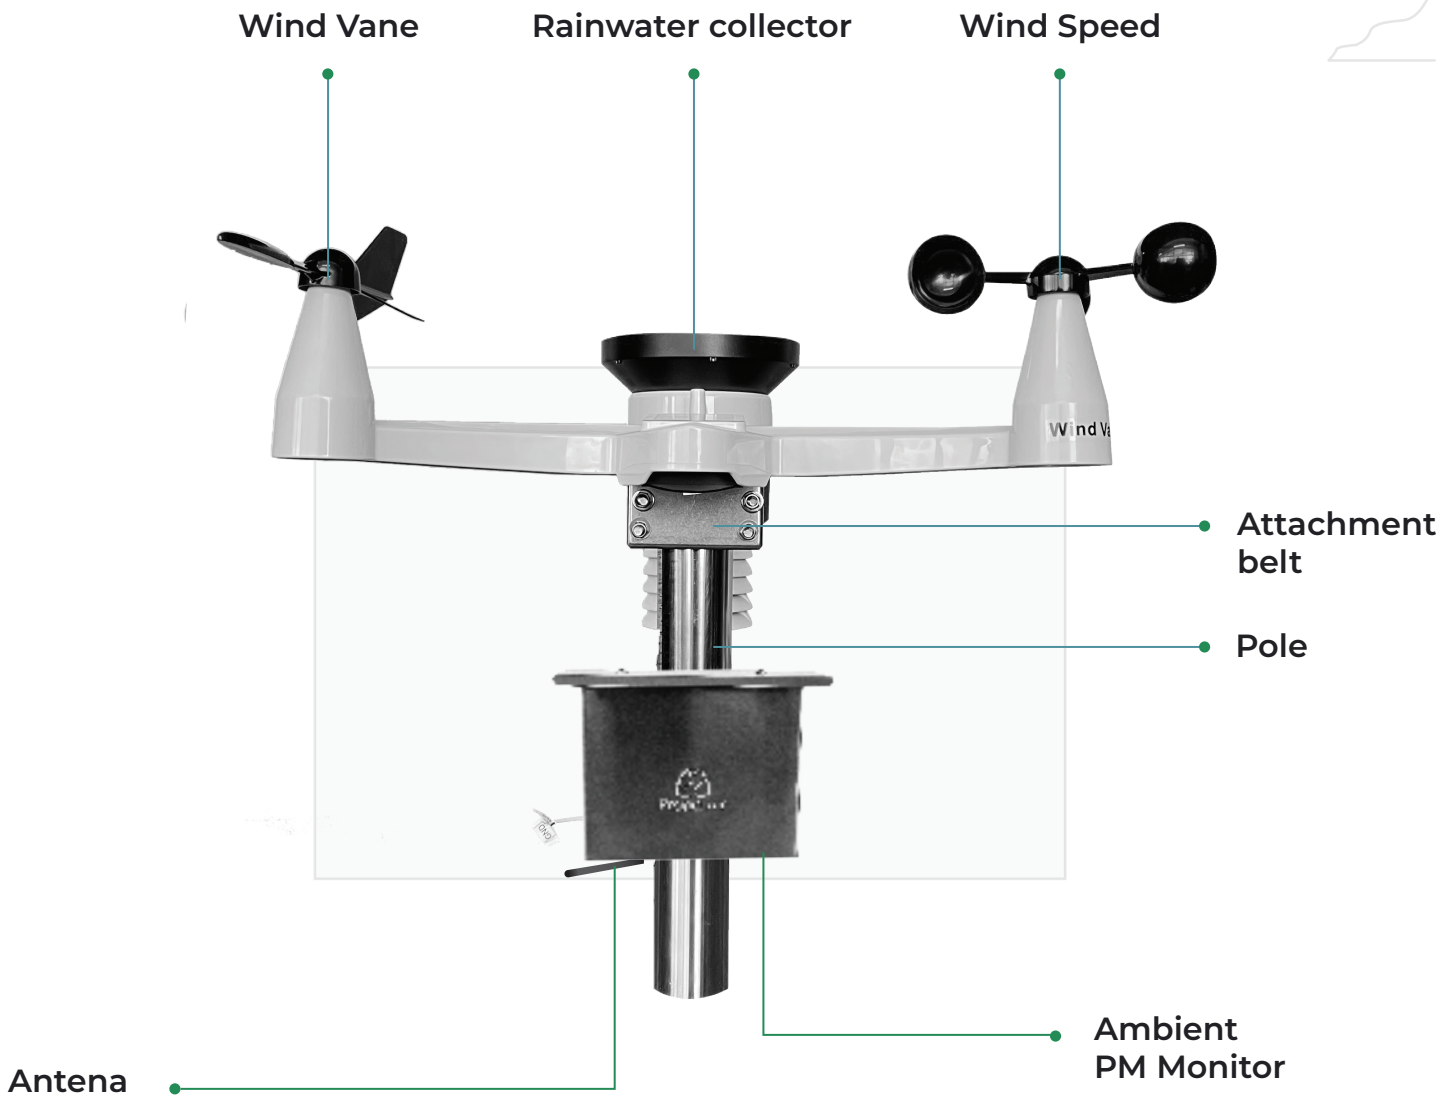

Ambient PM

With Weather Station

See the Unseen!

Visualize your data like never before
with our state-of-art monitor.

Brochure

Ambient **PM**

The Prana Air Ambient PM Air Quality Monitor is a powerful tool for measuring the air quality around you with a range of different air quality parameters, including temperature and humidity.

It provides real-time measurements of :

PM1.0

PM2.5

PM10

Gust Speed

Rainfall

UV Index

Solar Irradiance

Wind Speed

Wind Direction

Light (LUX)

Humidity

Temperature

Dimensions : 40cm x 50cm

Weight : 1.6 kg (approx)

Real-Time Air
Quality Monitoring