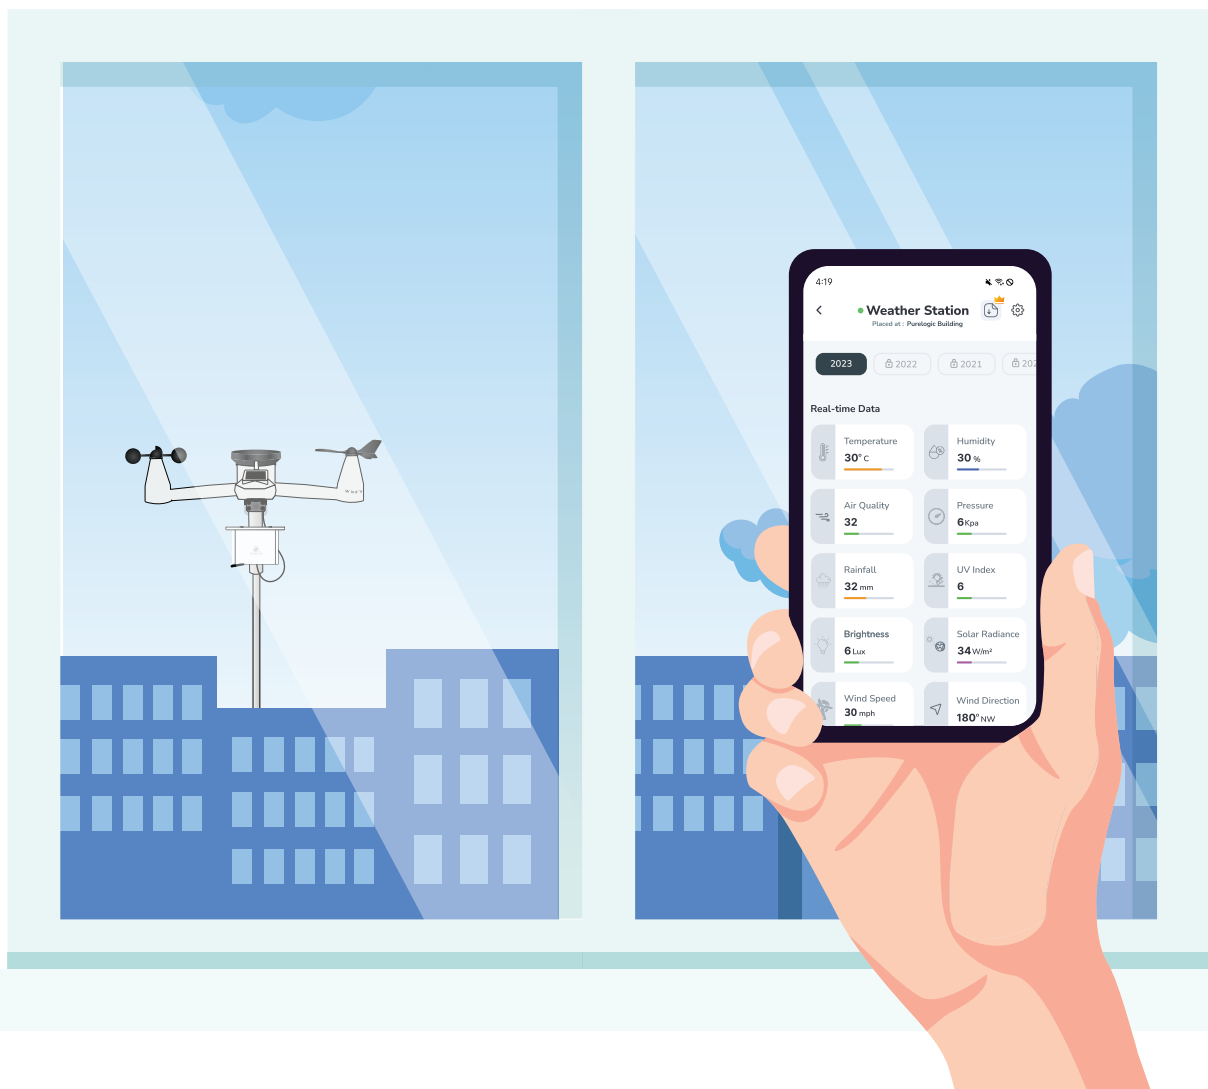

Ambient PM

With Weather Station

See the Unseen!

Visualize your data like never before
with our state-of-art monitor.

Brochure

Ambient **PM**

The Prana Air Ambient PM Air Quality Monitor is a powerful tool for measuring the air quality around you with a range of different air quality parameters, including temperature and humidity.

Connectivity

Wi-Fi	Yes
SIM Card	Optional

Scan the QR Code

Monitor the air around you by scanning the AQI QR code anytime, anywhere.

"Experience hassle-free air quality monitoring with our QR code scan feature that provides air quality results within seconds."

AQI Mobile Application

Empowering you to make informed decisions anytime, anywhere, with easy access to the data you need.

Download the AQI App

Real-time air quality API for accurate global data

Historic Data monitoring dashboard

Wind Rose Chart

Export recorded data anytime anywhere

AQI TV

Application

Empowering you to make informed decisions anytime, anywhere, with easy access to the data you need.

Choose from multiple ranges of themes