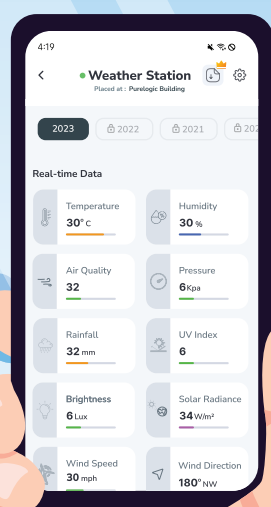

It provides real-time measurements of :

PM1.0

PM2.5

PM10

Gust Speed

Rainfall

UV Index

Solar Irradiance

Connectivity

Wi-Fi	Yes
SIM Card	Optional

Scan the QR Code

Monitor the air around you by scanning the AQI QR code anytime, anywhere.

"Experience hassle-free air quality monitoring with our QR code scan feature that provides air quality results within seconds."

AQI Mobile Application

Empowering you to make informed decisions anytime, anywhere, with easy access to the data you need.

Download the AQI App

Real-time air quality API for accurate global data

Historic Data monitoring dashboard

Wind Rose Chart

Export recorded data anytime anywhere

AQI TV

Application

Empowering you to make informed decisions anytime, anywhere, with easy access to the data you need.

Choose from multiple ranges of themes