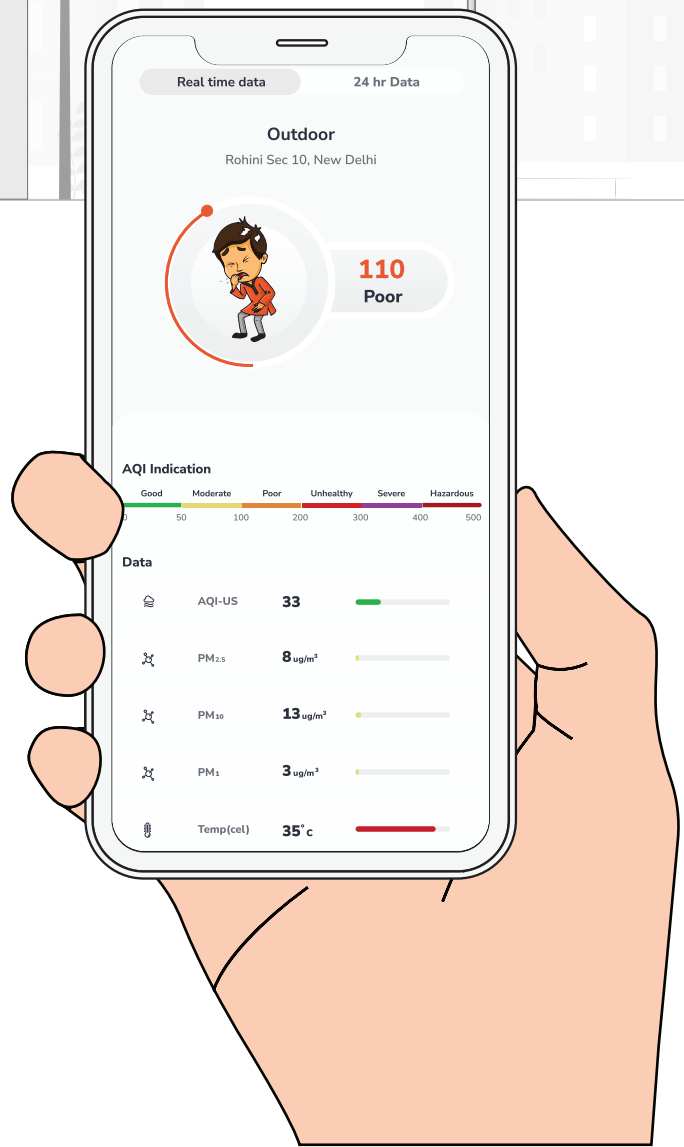

Ambient PM

With Weather Station

See the Unseen!

Visualize your data like never before
with our state-of-art monitor.

Brochure

Ambient **PM**

The Prana Air Ambient PM Air Quality Monitor is a powerful tool for measuring the air quality around you with a range of different air quality parameters, including temperature and humidity.

It provides real-time measurements of :

PM1.0

PM2.5

PM10

Gust Speed

Rainfall

UV Index

Solar Irradiance

Wind Speed

Wind Direction

Light (LUX)

Humidity

Temperature

Dimensions : 40cm x 50cm

Weight : 1.6 kg (approx)

Real-Time Air
Quality Monitoring

Connectivity

Wi-Fi	Yes
SIM Card	Optional

Scan the QR Code

Monitor the air around you by scanning the AQI QR code anytime, anywhere.

"Experience hassle-free air quality monitoring with our QR code scan feature that provides air quality results within seconds."