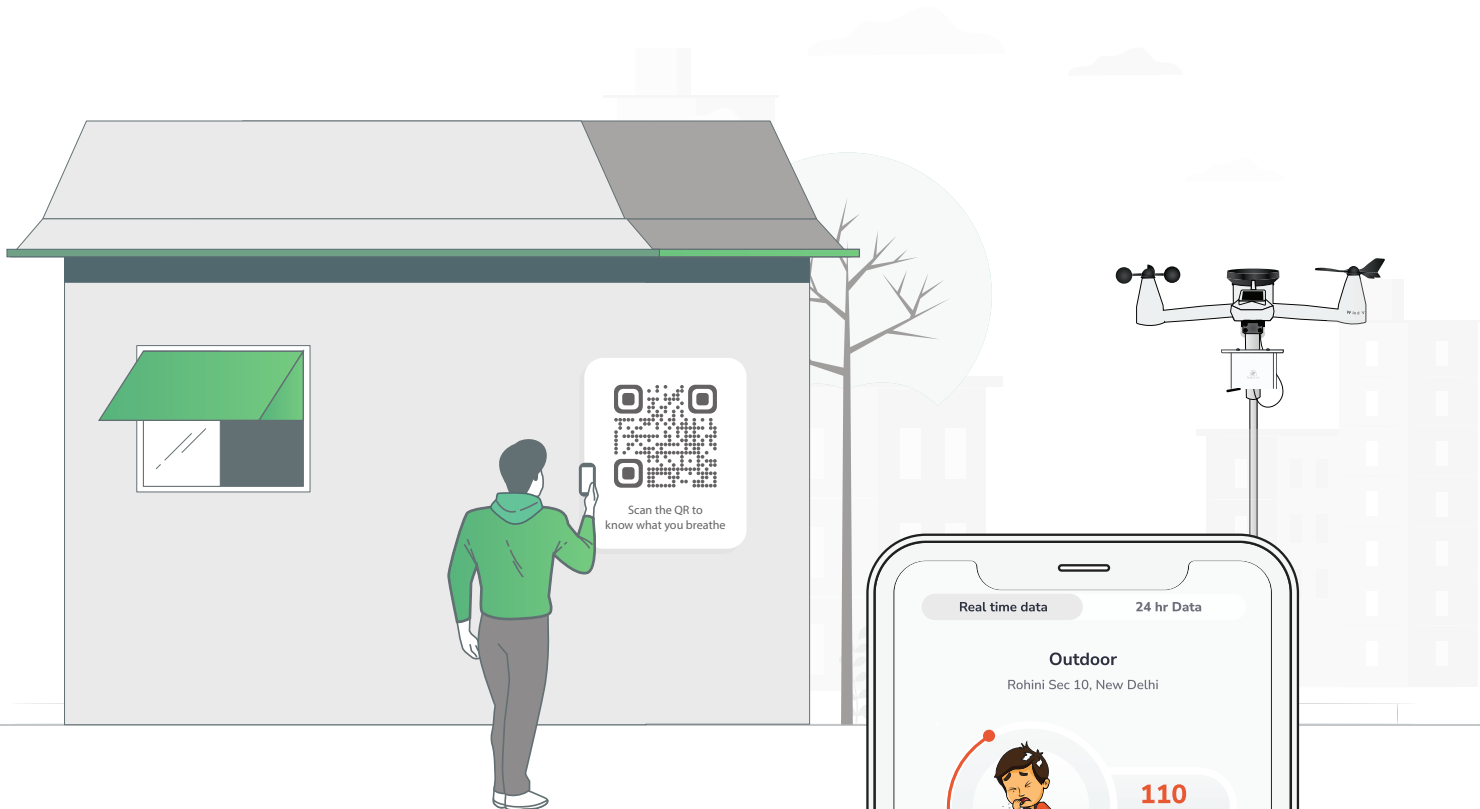

Ambient PM

With Weather Station

See the Unseen!

Visualize your data like never before
with our state-of-art monitor.

Brochure

Ambient **PM**

The Prana Air Ambient PM Air Quality Monitor is a powerful tool for measuring the air quality around you with a range of different air quality parameters, including temperature and humidity.

Connectivity

Wi-Fi	Yes
SIM Card	Optional

Scan the QR Code

Monitor the air around you by scanning the AQI QR code anytime, anywhere.

"Experience hassle-free air quality monitoring with our QR code scan feature that provides air quality results within seconds."