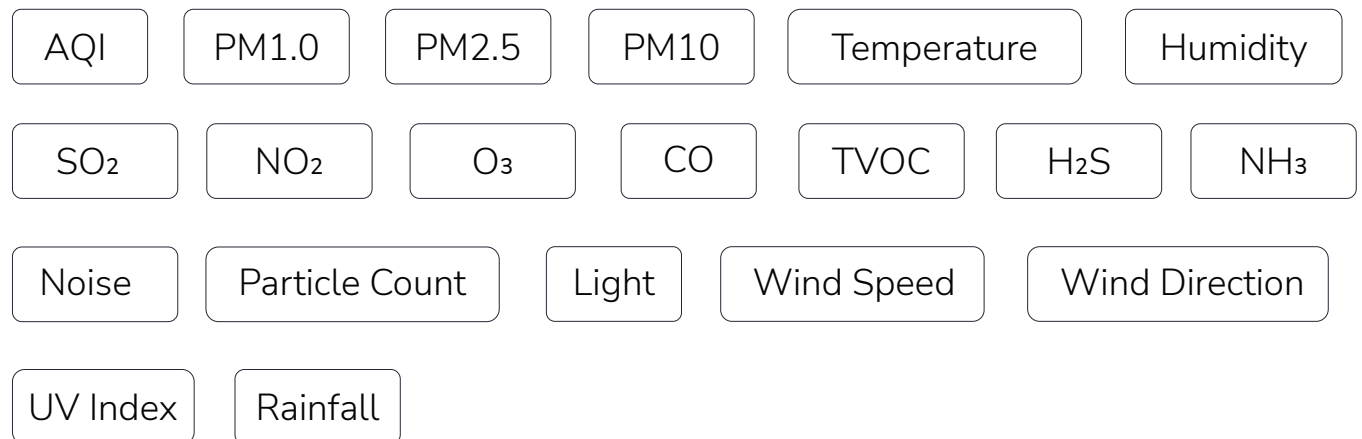

The Prana Air Ambient Pro Air Quality Monitor is a powerful tool for measuring the air quality around you with a range of different air quality and met parameters. The user can easily monitor the real-time and historic data via AQI Mobile App and web dashboard.

It provides real-time measurements of :

Real-Time Air Quality Monitoring

App Connectivity

Cost-Effective Solution

Hassle-Free Setup

Remote Data Access

Reliable and Accurate Data

Salient Features

How it measures?

Gases

SO₂, NO₂, CO, O₃,
TVOCs, H₂S and NH₃

Weather

LUX, Wind Speed, Wind Direction, UV and Rainfall

Noise & PM (1,2.5 & 10),
Temperature, Humidity
and Pressure

Data Display
With WiFi/GSM
Variants only

Technical Specifications

Specifications	Range	Resolution
PM2.5 and 10	0-31000ug/m ³	1ug/m ³
Temperature	(-)-20-60°C	0.1°C
Humidity	0-99%	1%
Particle Count (0.3, 0.5, 1, 2.5, 5, 10)	0-70000	1
Sulphur Dioxide (SO ₂)	0-10ppm	0.001 ppm upto 2ppm
Nitrogen Dioxide (NO ₂)	0-10ppm	0.001 ppm upto 2ppm
Ozone (O ₃)	0-10ppm	0.001 ppm upto 2ppm
Total Volatile Organic Compounds (TVOCs)	0-10ppm	0.01ppm
Carbon Monoxide (CO)	0-100ppm	0.001ppm upto 15ppm
Noise	0-130dB	1dB
Hydrogen Sulphide (H ₂ S)	0-10ppm	0.001 ppm upto 2ppm
Ammonia (NH ₃)	0-10ppm	0.001 ppm upto 2ppm
Light (LUX)	0-300K	1K
Wind Speed	0-50m/s	1m/s
Wind Direction	0-359'	1' Degree
UV Index	0-12	1
Rainfall	0-9999mm	0.3mm
Solar Irradiance	0.1-1000 uW/m ²	0.1 uW/m ²