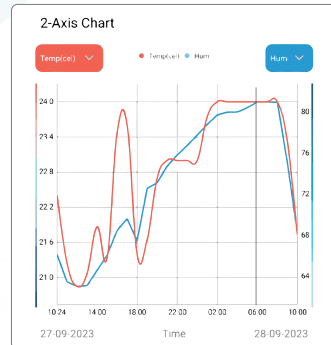

Product Specifications

Specifications

Ambient Pro

Connectivity	WiFi/ GSM
Display	Yes, 7 inch LED Display
Web Dashboard	AQI Web Dashboard
Mobile App	AQI Mobile App

Data Display

Scan the QR Code

Monitor the air around you by scanning the AQI QR code anytime, anywhere.

"Experience hassle-free air quality monitoring with our QR code scan feature that provides air quality results within seconds."

Bar Graphs

Line Graphs

See what's in the air you breathe

Weekly Summary

Line Graphs

Monthly Summary

2-Axis Comparison Chart

AQI Mobile Application

Download the AQI App

Empowering you to make informed decisions with easy access to the data.

24*7 remote access to the monitored data

AQI Web

Dashboard