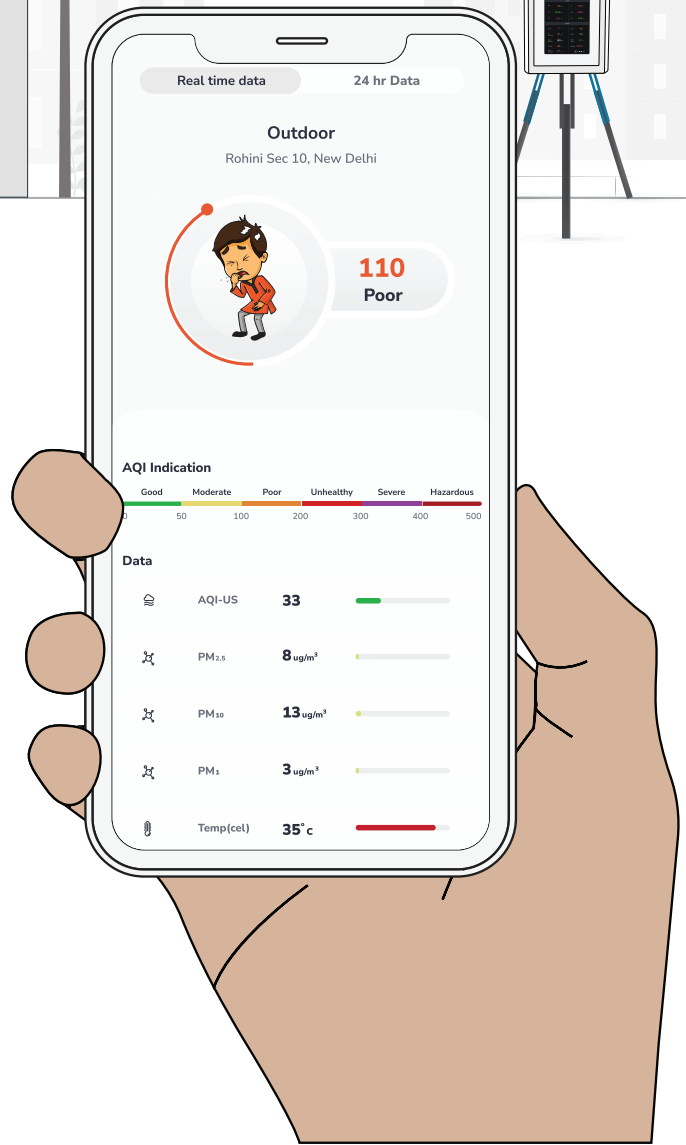

The Prana Air Ambient Pro Air Quality Monitor is a powerful tool for measuring the air quality around you with a range of different air quality and met parameters. The user can easily monitor the real-time and historic data via AQI Mobile App and web dashboard.

How it measures?

Gases

SO₂, NO₂, CO, O₃,
TVOCs, H₂S and NH₃

Weather

LUX, Wind Speed, Wind Direction, UV and Rainfall

Noise & PM (1,2.5 & 10),
Temperature, Humidity
and Pressure

Data Display
With WiFi/GSM
Variants only

Product Specifications

Specifications

Ambient Pro

Connectivity	WiFi/ GSM
Display	Yes, 7 inch LED Display
Web Dashboard	AQI Web Dashboard
Mobile App	AQI Mobile App

Data Display

Scan the QR Code

Monitor the air around you by scanning the AQI QR code anytime, anywhere.

"Experience hassle-free air quality monitoring with our QR code scan feature that provides air quality results within seconds."

Bar Graphs

Line Graphs

See what's in the air you breathe

Weekly Summary

Line Graphs