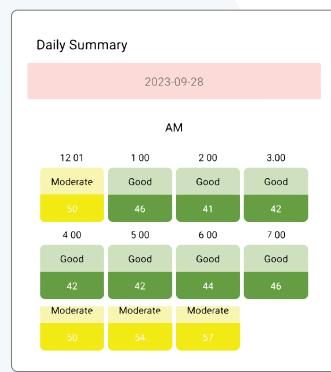

How it measures?

Gases

SO₂, NO₂, CO, O₃,
TVOCs, H₂S and NH₃

Weather

LUX, Wind Speed, Wind Direction, UV and Rainfall

Noise & PM (1,2.5 & 10),
Temperature, Humidity
and Pressure

Data Display
With WiFi/GSM
Variants only

Product Specifications

Specifications

Ambient Pro

Connectivity	WiFi/ GSM
Display	Yes, 7 inch LED Display
Web Dashboard	AQI Web Dashboard
Mobile App	AQI Mobile App

Data Display

Scan the QR Code

Monitor the air around you by scanning the AQI QR code anytime, anywhere.

"Experience hassle-free air quality monitoring with our QR code scan feature that provides air quality results within seconds."

Bar Graphs

Line Graphs

See what's in the air you breathe

Weekly Summary

Line Graphs

Monthly Summary

2-Axis Comparison Chart

AQI Mobile Application

Download the AQI App

Empowering you to make informed decisions with easy access to the data.

24*7 remote access to the monitored data

AQI Web

Dashboard