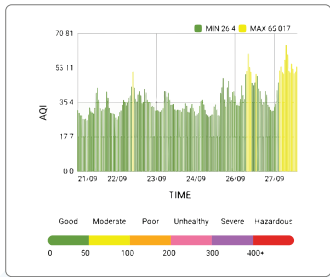

How it measures?

Gases

SO₂, NO₂, CO, O₃,
TVOCs, H₂S and NH₃

Weather

LUX, Wind Speed, Wind Direction, UV and Rainfall

Noise & PM (1,2.5 & 10),
Temperature, Humidity
and Pressure

Data Display
With WiFi/GSM
Variants only

Technical Specifications

Specifications	Range	Resolution
PM2.5 and 10	0-31000ug/m ³	1ug/m ³
Temperature	(-)-20-60°C	0.1°C
Humidity	0-99%	1%
Particle Count (0.3, 0.5, 1, 2.5, 5, 10)	0-70000	1
Sulphur Dioxide (SO ₂)	0-10ppm	0.001 ppm upto 2ppm
Nitrogen Dioxide (NO ₂)	0-10ppm	0.001 ppm upto 2ppm
Ozone (O ₃)	0-10ppm	0.001 ppm upto 2ppm
Total Volatile Organic Compounds (TVOCs)	0-10ppm	0.01ppm
Carbon Monoxide (CO)	0-100ppm	0.001ppm upto 15ppm
Noise	0-130dB	1dB
Hydrogen Sulphide (H ₂ S)	0-10ppm	0.001 ppm upto 2ppm
Ammonia (NH ₃)	0-10ppm	0.001 ppm upto 2ppm
Light (LUX)	0-300K	1K
Wind Speed	0-50m/s	1m/s
Wind Direction	0-359'	1' Degree
UV Index	0-12	1
Rainfall	0-9999mm	0.3mm
Solar Irradiance	0.1-1000 uW/m ²	0.1 uW/m ²

Product Specifications

Specifications

Ambient Pro

Connectivity	WiFi/ GSM
Display	Yes, 7 inch LED Display
Web Dashboard	AQI Web Dashboard
Mobile App	AQI Mobile App

Data Display

Scan the QR Code

Monitor the air around you by scanning the AQI QR code anytime, anywhere.

"Experience hassle-free air quality monitoring with our QR code scan feature that provides air quality results within seconds."

Bar Graphs

Line Graphs

See what's in the air you breathe

Weekly Summary

Line Graphs