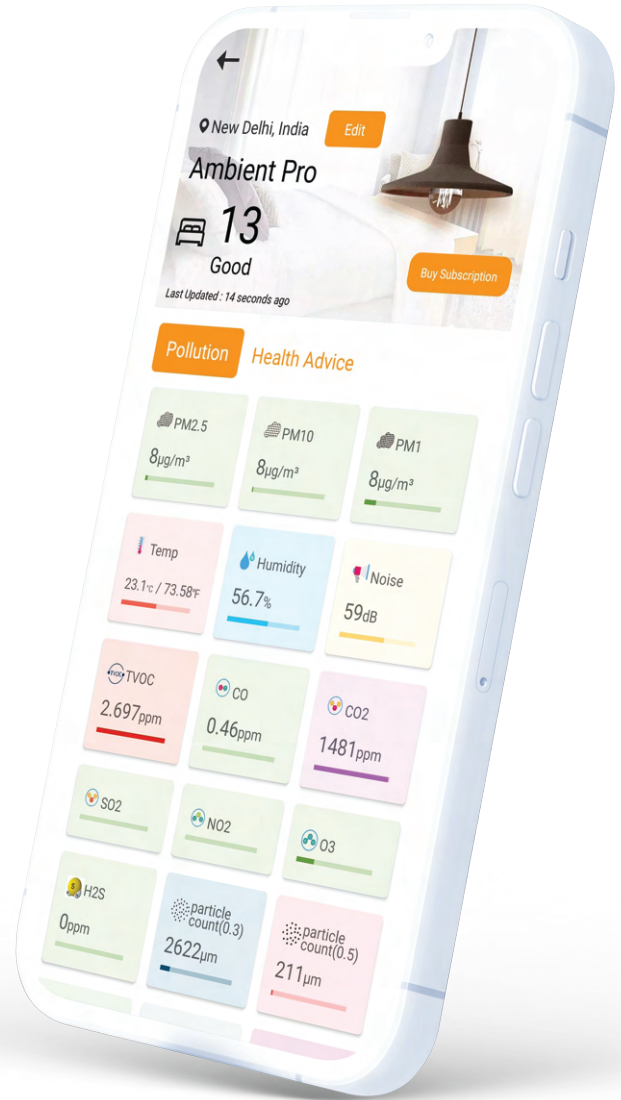

How it measures?

Gases

SO₂, NO₂, CO, O₃,
TVOCs, H₂S and NH₃

Weather

LUX, Wind Speed, Wind Direction, UV and Rainfall

Noise & PM (1,2.5 & 10),
Temperature, Humidity
and Pressure

Data Display
With WiFi/GSM
Variants only

Product Specifications

Specifications

Ambient Pro

Connectivity	WiFi/ GSM
Display	Yes, 7 inch LED Display
Web Dashboard	AQI Web Dashboard
Mobile App	AQI Mobile App

Data Display

Scan the QR Code

Monitor the air around you by scanning the AQI QR code anytime, anywhere.

"Experience hassle-free air quality monitoring with our QR code scan feature that provides air quality results within seconds."

Bar Graphs

Line Graphs

See what's in the air you breathe

Weekly Summary

Line Graphs

Monthly Summary

2-Axis Comparison Chart

AQI Mobile Application

Download the AQI App

Empowering you to make informed decisions with easy access to the data.

24*7 remote access to the monitored data

AQI Web

Dashboard