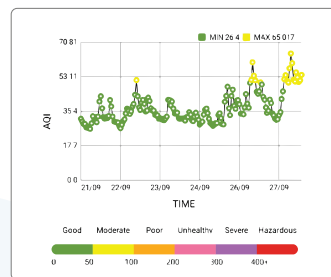

"Experience hassle-free air quality monitoring with our QR code scan feature that provides air quality results within seconds."

Bar Graphs

Line Graphs

See what's in the air you breathe

Weekly Summary

Line Graphs

Monthly Summary

2-Axis Comparison Chart

AQI Mobile Application

Download the AQI App

Empowering you to make informed decisions with easy access to the data.

24*7 remote access to the monitored data

AQI Web

Dashboard