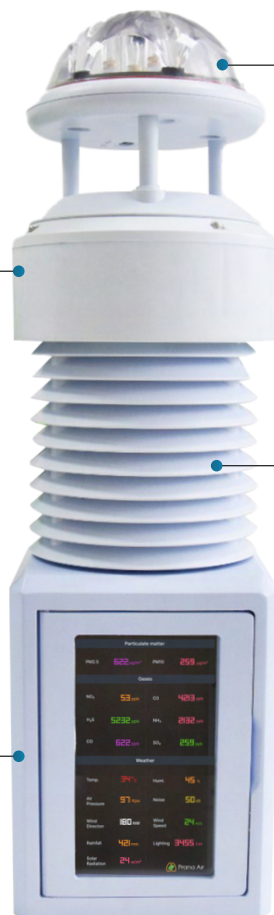

The Prana Air Ambient Pro Air Quality Monitor is a powerful tool for measuring the air quality around you with a range of different air quality and met parameters. The user can easily monitor the real-time and historic data via AQI Mobile App and web dashboard.

How it measures?

Gases

SO₂, NO₂, CO, O₃,
TVOCs, H₂S and NH₃

Weather

LUX, Wind Speed, Wind Direction, UV and Rainfall

Noise & PM (1,2.5 & 10),
Temperature, Humidity
and Pressure

Data Display
With WiFi/GSM
Variants only

Technical Specifications

Specifications	Range	Resolution
PM2.5 and 10	0-31000ug/m ³	1ug/m ³
Temperature	(-)-20-60°C	0.1°C
Humidity	0-99%	1%
Particle Count (0.3, 0.5, 1, 2.5, 5, 10)	0-70000	1
Sulphur Dioxide (SO ₂)	0-10ppm	0.001 ppm upto 2ppm
Nitrogen Dioxide (NO ₂)	0-10ppm	0.001 ppm upto 2ppm
Ozone (O ₃)	0-10ppm	0.001 ppm upto 2ppm
Total Volatile Organic Compounds (TVOCs)	0-10ppm	0.01ppm
Carbon Monoxide (CO)	0-100ppm	0.001ppm upto 15ppm
Noise	0-130dB	1dB
Hydrogen Sulphide (H ₂ S)	0-10ppm	0.001 ppm upto 2ppm
Ammonia (NH ₃)	0-10ppm	0.001 ppm upto 2ppm
Light (LUX)	0-300K	1K
Wind Speed	0-50m/s	1m/s
Wind Direction	0-359'	1' Degree
UV Index	0-12	1
Rainfall	0-9999mm	0.3mm
Solar Irradiance	0.1-1000 uW/m ²	0.1 uW/m ²

Product Specifications

Specifications

Ambient Pro

Connectivity	WiFi/ GSM
Display	Yes, 7 inch LED Display
Web Dashboard	AQI Web Dashboard
Mobile App	AQI Mobile App

Data Display

Scan the QR Code

Monitor the air around you by scanning the AQI QR code anytime, anywhere.