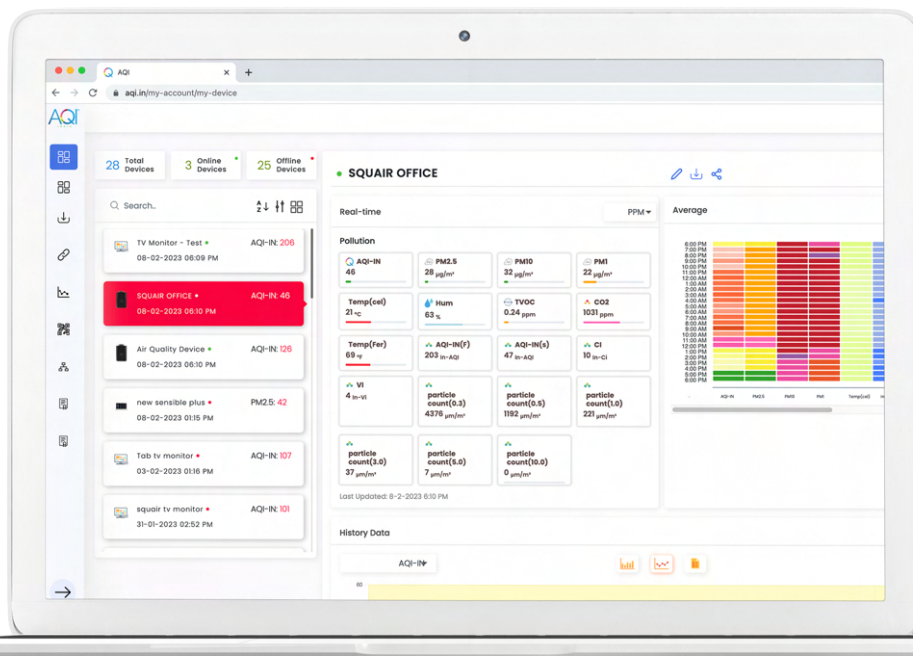

Product Specifications

Specifications

Ambient Pro

Connectivity	WiFi/ GSM
Display	Yes, 7 inch LED Display
Web Dashboard	AQI Web Dashboard
Mobile App	AQI Mobile App

Data Display

Scan the QR Code

Monitor the air around you by scanning the AQI QR code anytime, anywhere.

Monthly Summary

2-Axis Comparison Chart

AQI Mobile Application

Download the AQI App

Empowering you to make informed decisions with easy access to the data.

24*7 remote access to the monitored data

AQI Web

Dashboard

Insightful Air quality monitoring dashboard

Empowering you to make informed decisions anytime, anywhere, with easy access to the data you need.

www.aqi.in

Export recorded data anytime anywhere

Compare different air quality parameters of two or more location

Real-time, Historic, Link generation, comparison, Tree view and a lot more features.

AQI TV

Application

Empowering you to make informed decisions anytime, anywhere, with easy access to the data you need.