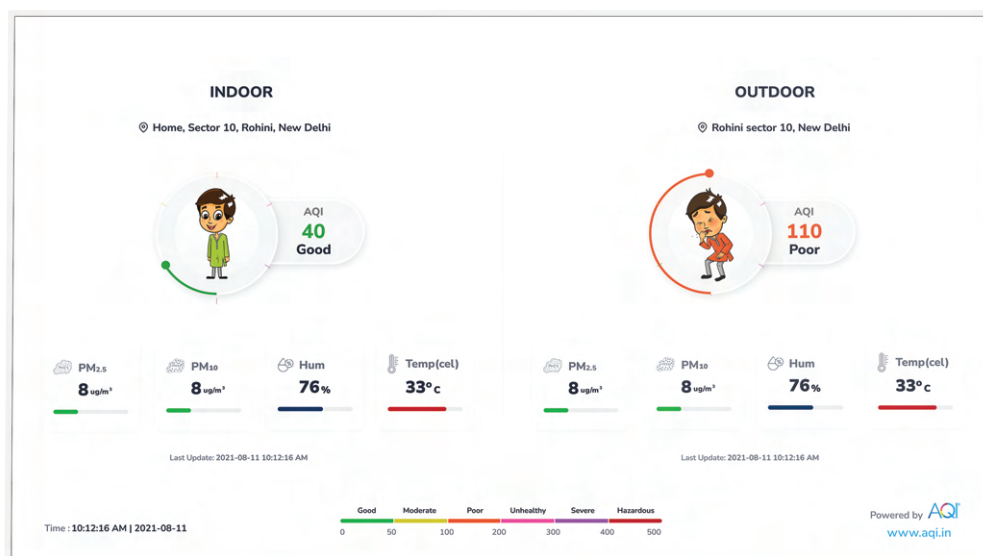

Monthly Summary

2-Axis Comparison Chart

AQI Mobile Application

Download the AQI App

Empowering you to make informed decisions with easy access to the data.

24*7 remote access to the monitored data

AQI Web

Dashboard

Insightful Air quality monitoring dashboard

Empowering you to make informed decisions anytime, anywhere, with easy access to the data you need.

www.aqi.in

Export recorded data anytime anywhere

Compare different air quality parameters of two or more location

Real-time, Historic, Link generation, comparison, Tree view and a lot more features.

AQI TV

Application

Empowering you to make informed decisions anytime, anywhere, with easy access to the data you need.

Choose from multiple ranges of themes

Integrated and controlled via the AQI mobile app

Compare your indoor air quality with outdoor

Trusted By

We are honored to work with so many well-known market giants.