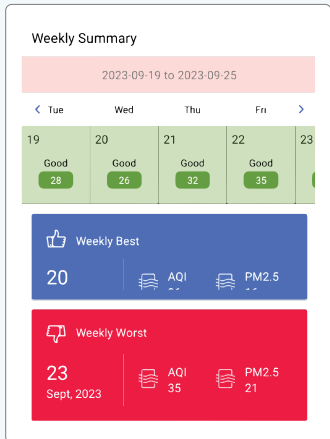

How it measures?

Gases

SO₂, NO₂, CO, O₃,
TVOCs, H₂S and NH₃

Weather

LUX, Wind Speed, Wind Direction, UV and Rainfall

Noise & PM (1,2.5 & 10),
Temperature, Humidity
and Pressure

Data Display
With WiFi/GSM
Variants only

Product Specifications

Specifications

Ambient Pro

Connectivity	WiFi/ GSM
Display	Yes, 7 inch LED Display
Web Dashboard	AQI Web Dashboard
Mobile App	AQI Mobile App

Data Display

Scan the QR Code

Monitor the air around you by scanning the AQI QR code anytime, anywhere.

"Experience hassle-free air quality monitoring with our QR code scan feature that provides air quality results within seconds."

Bar Graphs

Line Graphs

See what's in the air you breathe

Weekly Summary

Line Graphs

Monthly Summary

2-Axis Comparison Chart

AQI Mobile Application

Download the AQI App

Empowering you to make informed decisions with easy access to the data.

24*7 remote access to the monitored data

AQI Web

Dashboard