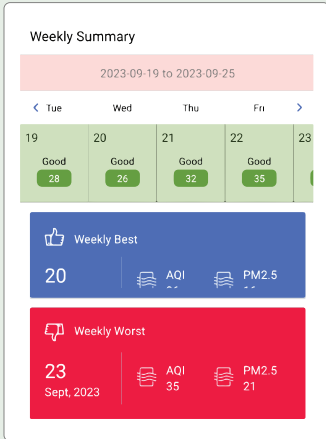

Product Specifications

Specifications	Ambient PM
Connectivity	Wifi or GSM
Weight	600g (Approx)
Thickness	5cm

Ambient PM Dimensions

Weight : 600g (Approx)

Dimensions : 16.5 x 11.5 cm

Scan the QR Code

Monitor the air around you by scanning the AQI QR code anytime, anywhere.

"Experience hassle-free air quality monitoring with our QR code scan feature that provides air quality results within seconds."

Bar Graphs

Line Graphs

See what's in the air you breathe

Weekly Summary

Line Graphs

Monthly Summary

2-Axis Comparison Chart

Download the AQI App

AQI Mobile Application

Empowering you to make informed decisions anytime, anywhere, with easy access to the data you need.

24*7 remote access
to the monitored data