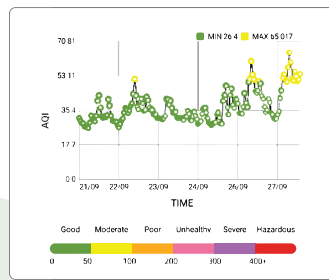

It provides real-time measurements of :

PM1.0

PM2.5

PM10

Real-Time Air
Quality Monitoring

Cost-Effective
Solution

Easy and Versatile
Connectivity

Weather Station
(optional)

Product Specifications

Specifications	Ambient PM
Connectivity	Wifi or GSM
Weight	600g (Approx)
Thickness	5cm

Ambient PM Dimensions

Weight : 600g (Approx)

Dimensions : 16.5 x 11.5 cm

Scan the QR Code

Monitor the air around you by scanning the AQI QR code anytime, anywhere.

"Experience hassle-free air quality monitoring with our QR code scan feature that provides air quality results within seconds."

Bar Graphs

Line Graphs

See what's in the air you breathe

Weekly Summary

Line Graphs

Monthly Summary

2-Axis Comparison Chart

Download the AQI App

AQI Mobile Application

Empowering you to make informed decisions anytime, anywhere, with easy access to the data you need.

24*7 remote access
to the monitored data