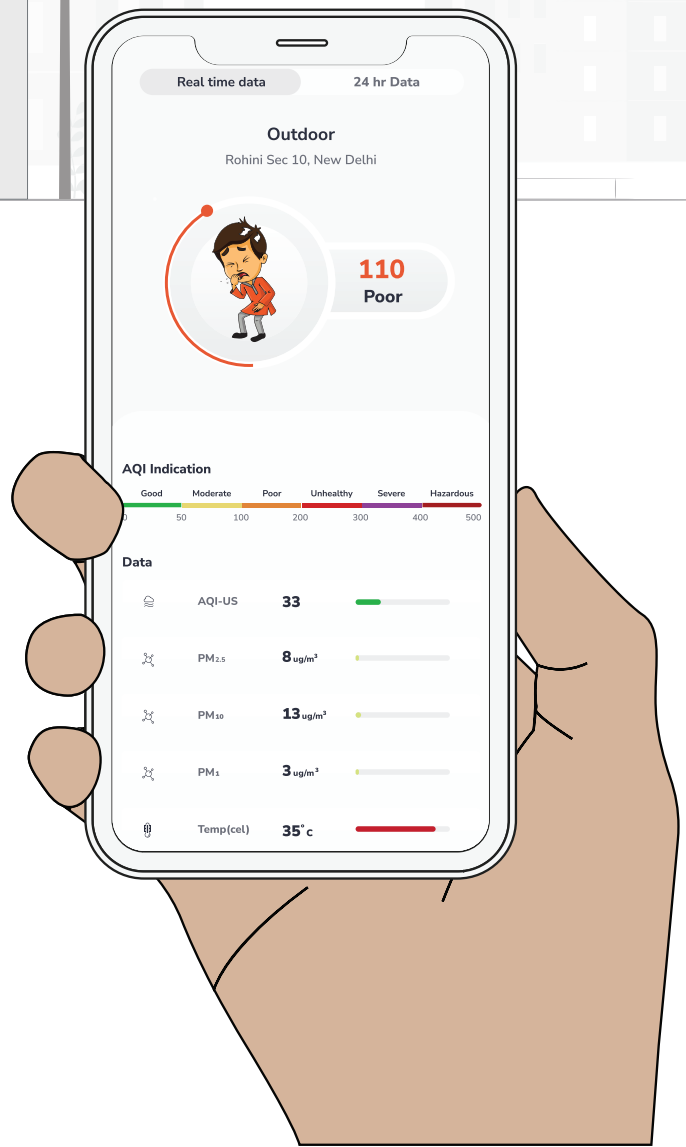

Ambient PM

Air Quality Monitor

See the Unseen!

Visualize your data like never before
with our state-of-art monitor.

Brochure

Ambient **PM**

The Prana Air Ambient PM Air Quality Monitor is a powerful tool for measuring the air quality around you with a range of different air quality parameters, including temperature and humidity.

It provides real-time measurements of :

PM1.0

PM2.5

PM10

Real-Time Air
Quality Monitoring

Cost-Effective
Solution

Easy and Versatile
Connectivity

Weather Station
(optional)

Product Specifications

Specifications	Ambient PM
Connectivity	Wifi or GSM
Weight	600g (Approx)
Thickness	5cm

Ambient PM Dimensions

Weight : 600g (Approx)

Dimensions : 16.5 x 11.5 cm

Scan the QR Code

Monitor the air around you by scanning the AQI QR code anytime, anywhere.

"Experience hassle-free air quality monitoring with our QR code scan feature that provides air quality results within seconds."

Bar Graphs

Line Graphs

See what's in the air you breathe

Weekly Summary

Line Graphs