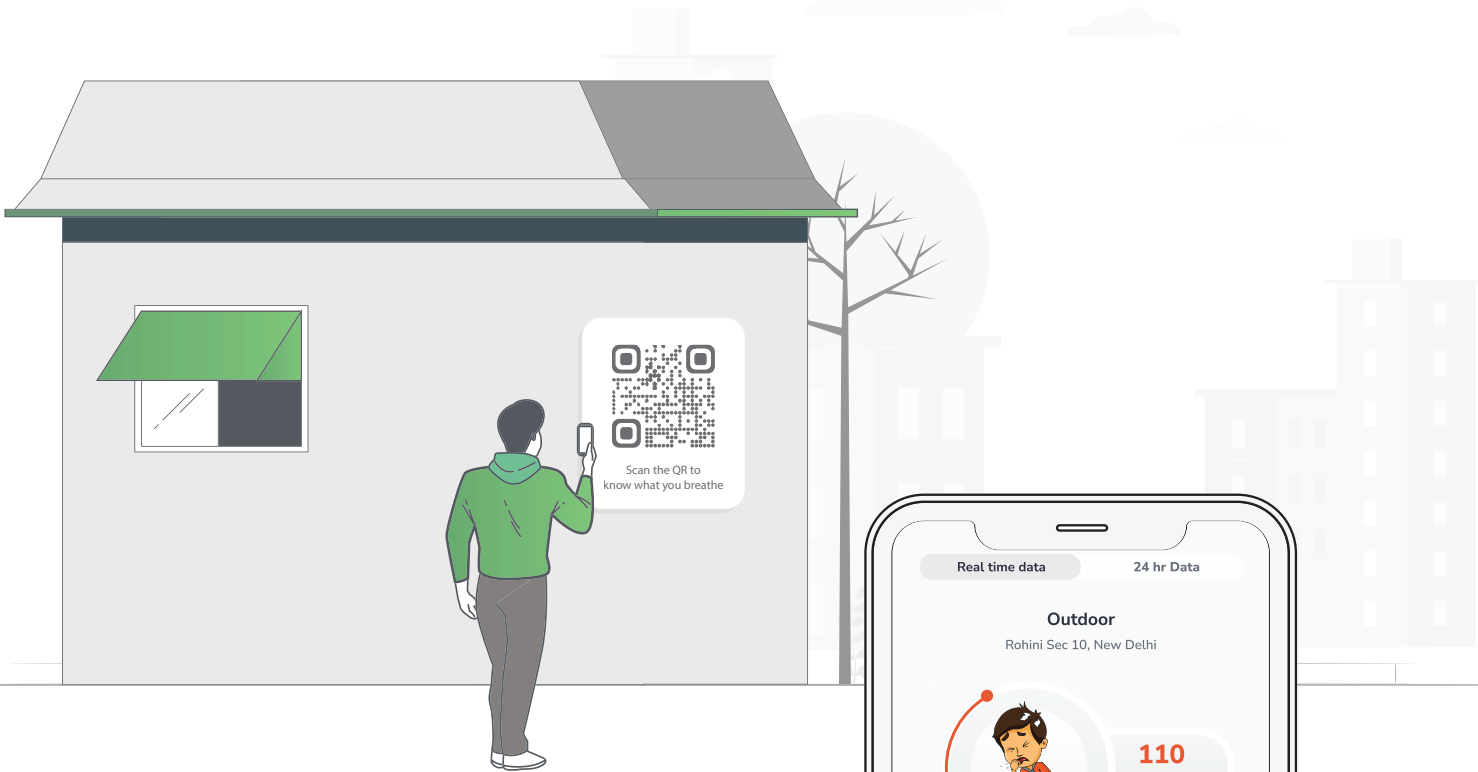

Ambient PM

Air Quality Monitor

See the Unseen!

Visualize your data like never before
with our state-of-art monitor.

Brochure

Ambient **PM**

The Prana Air Ambient PM Air Quality Monitor is a powerful tool for measuring the air quality around you with a range of different air quality parameters, including temperature and humidity.

Product Specifications

Specifications	Ambient PM
Connectivity	Wifi or GSM
Weight	600g (Approx)
Thickness	5cm

Ambient PM Dimensions

Weight : 600g (Approx)

Dimensions : 16.5 x 11.5 cm

Scan the QR Code

Monitor the air around you by scanning the AQI QR code anytime, anywhere.

"Experience hassle-free air quality monitoring with our QR code scan feature that provides air quality results within seconds."

Bar Graphs

Line Graphs

See what's in the air you breathe

Weekly Summary

Line Graphs