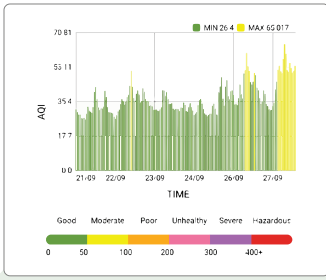

Product Specifications

Specifications	Ambient PM
Connectivity	Wifi or GSM
Weight	600g (Approx)
Thickness	5cm

Ambient PM Dimensions

Weight : 600g (Approx)

Dimensions : 16.5 x 11.5 cm

Scan the QR Code

Monitor the air around you by scanning the AQI QR code anytime, anywhere.

"Experience hassle-free air quality monitoring with our QR code scan feature that provides air quality results within seconds."

Bar Graphs

Line Graphs

See what's in the air you breathe

Weekly Summary

Line Graphs

Monthly Summary

2-Axis Comparison Chart

Download the AQI App

AQI Mobile Application

Empowering you to make informed decisions anytime, anywhere, with easy access to the data you need.

24*7 remote access
to the monitored data