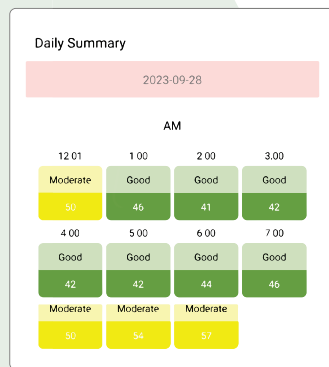

It provides real-time measurements of :

PM1.0

PM2.5

PM10

Real-Time Air
Quality Monitoring

Cost-Effective
Solution

Easy and Versatile
Connectivity

Weather Station
(optional)

Product Specifications

Specifications	Ambient PM
Connectivity	Wifi or GSM
Weight	600g (Approx)
Thickness	5cm

Ambient PM Dimensions

Weight : 600g (Approx)

Dimensions : 16.5 x 11.5 cm

Scan the QR Code

Monitor the air around you by scanning the AQI QR code anytime, anywhere.

"Experience hassle-free air quality monitoring with our QR code scan feature that provides air quality results within seconds."

Bar Graphs

Line Graphs

See what's in the air you breathe

Weekly Summary

Line Graphs

Monthly Summary

2-Axis Comparison Chart

Download the AQI App

AQI Mobile Application

Empowering you to make informed decisions anytime, anywhere, with easy access to the data you need.

24*7 remote access
to the monitored data