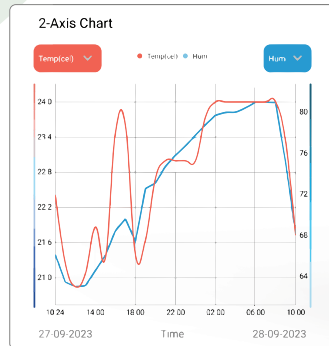

Product Specifications

Specifications	Ambient PM
Connectivity	Wifi or GSM
Weight	600g (Approx)
Thickness	5cm

Ambient PM Dimensions

Weight : 600g (Approx)

Dimensions : 16.5 x 11.5 cm

Scan the QR Code

Monitor the air around you by scanning the AQI QR code anytime, anywhere.

"Experience hassle-free air quality monitoring with our QR code scan feature that provides air quality results within seconds."

Bar Graphs

Line Graphs

See what's in the air you breathe

Weekly Summary

Line Graphs

Monthly Summary

2-Axis Comparison Chart

Download the AQI App

AQI Mobile Application

Empowering you to make informed decisions anytime, anywhere, with easy access to the data you need.

24*7 remote access
to the monitored data