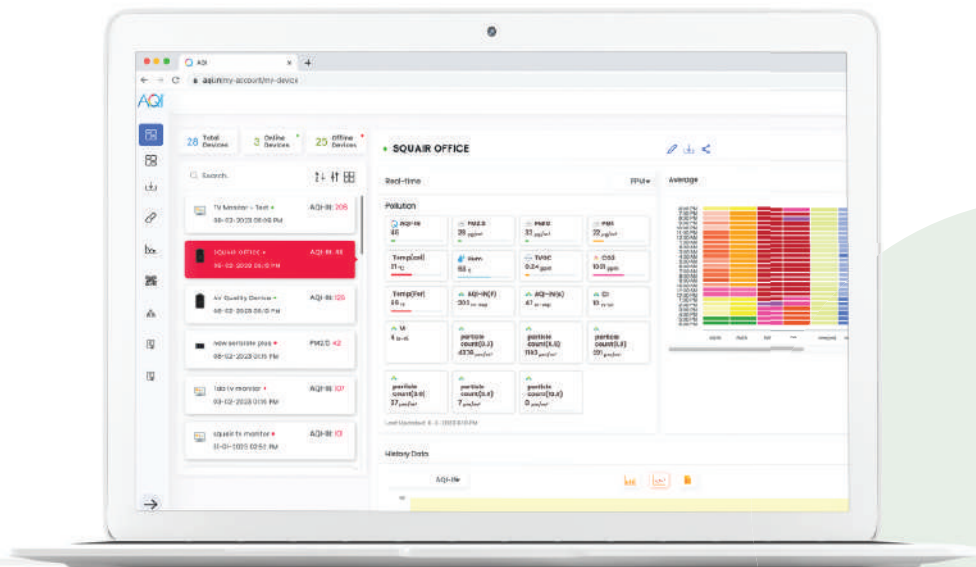

"Experience hassle-free air quality monitoring with our QR code scan feature that provides air quality results within seconds."

Bar Graphs

Line Graphs

See what's in the air you breathe

Weekly Summary

Line Graphs

Monthly Summary

2-Axis Comparison Chart

Download the AQI App

AQI Mobile Application

Empowering you to make informed decisions anytime, anywhere, with easy access to the data you need.

24*7 remote access
to the monitored data

Insightful Air quality
monitoring dashboard

Export recorded data
anytime anywhere

Compare different air quality
parameters of two or more location

AQI Web

Dashboard

Empowering you to make informed
decisions anytime, anywhere, with
easy access to the data you need.

www.aqi.in

Real-time, Historic, Link
generation, comparison,
Tree view and a lot
more features.

AQI TV

Application

Empowering you to make informed decisions anytime, anywhere, with easy access to the data you need.