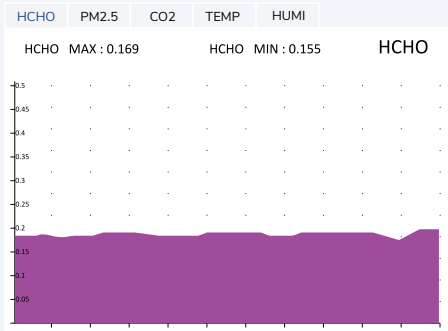

Measures Parameters

Air Quality Index

Particulate Matter 1, 2.5 and 10

Carbon Dioxide (CO2)

Formaldehyde (HCHO)

Total Volatile Organic Compounds

Temperature

Humidity

Historic Graphs

Concentration Value					
PM2.5	PM1.0	PM10	HCHO	CO2	TVOC
41	27	49	0.131	2291	0.000

Particle Count					
>0.3 μm	>0.5 μm	>1.0 μm	>2.5 μm	>5.0 μm	>10 μm
6506	1396	265	28	6	2

Concentrated Values