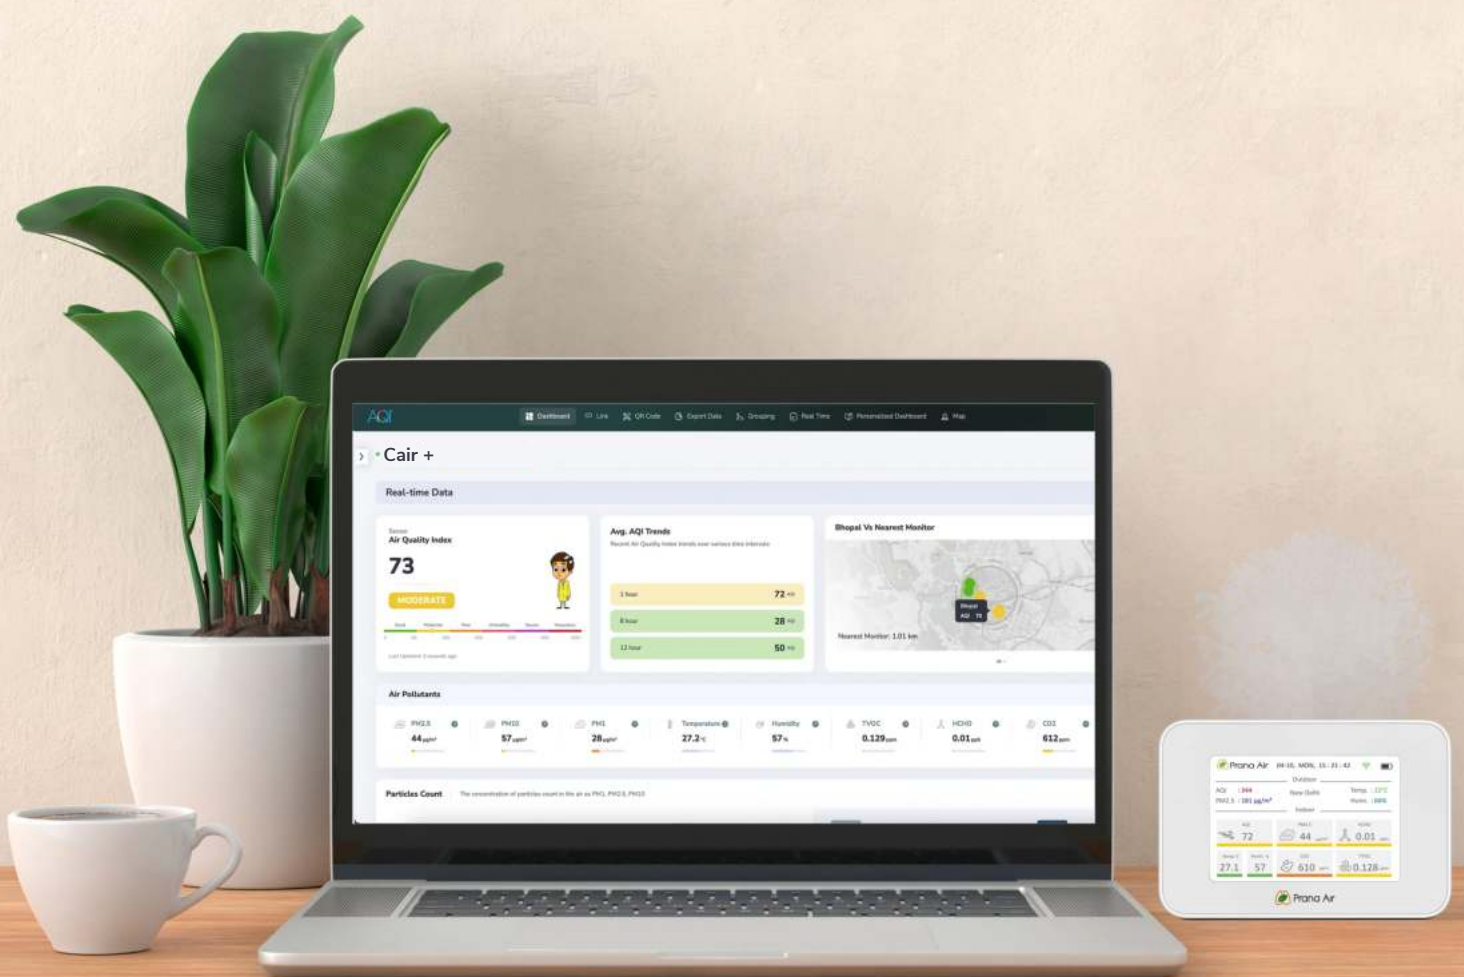

Wi-Fi (2.4Ghz)

Mobile App

AQI (available on ios and android)

Color

Ivory

Dimension

11x7.5x3.4 (cm)

Storage

Micro SD Card Storage + Cloud Storage (with AQI Dashboard)

AQI[®] Mobile Application

Facilitating your ability to make well-informed decisions effortlessly, no matter your location or the time of day, our platform ensures seamless access to the essential data you require.

Air quality API for accurate global data

Real-time and historic data

Health advice according to the air pollution level

Download the AQI App

GET IT ON
Google Play

Download on the
App Store

Advanced Features at
AQI Web Dashboard

AQI® Web Dashboard

Empowering individuals with the capability to make knowledgeable decisions effortlessly, regardless of their location or the time of day, our platform stands as a reliable facilitator, providing seamless access to the essential data required for informed choices.