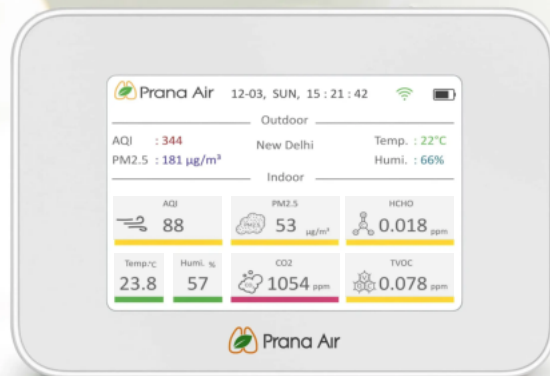

Cair +

Indoor Air Quality Monitor

With advanced sensors, it precisely measures key air quality parameters, empowering users to manage and improve the air they breathe.

Brochure 2024-25

Cair +

The Cair + offers a versatile solution by being installable in different areas within a house. It diligently collects data, presenting a comprehensive overview on our AQI app. This functionality proves invaluable in not only identifying sources of indoor pollution but also in enabling proactive measures to reduce or eliminate such pollutants.

Measures Parameters

Air Quality Index

Particulate Matter 1, 2.5 and 10

Carbon Dioxide (CO2)

Formaldehyde (HCHO)

Total Volatile Organic Compounds

Temperature

Humidity