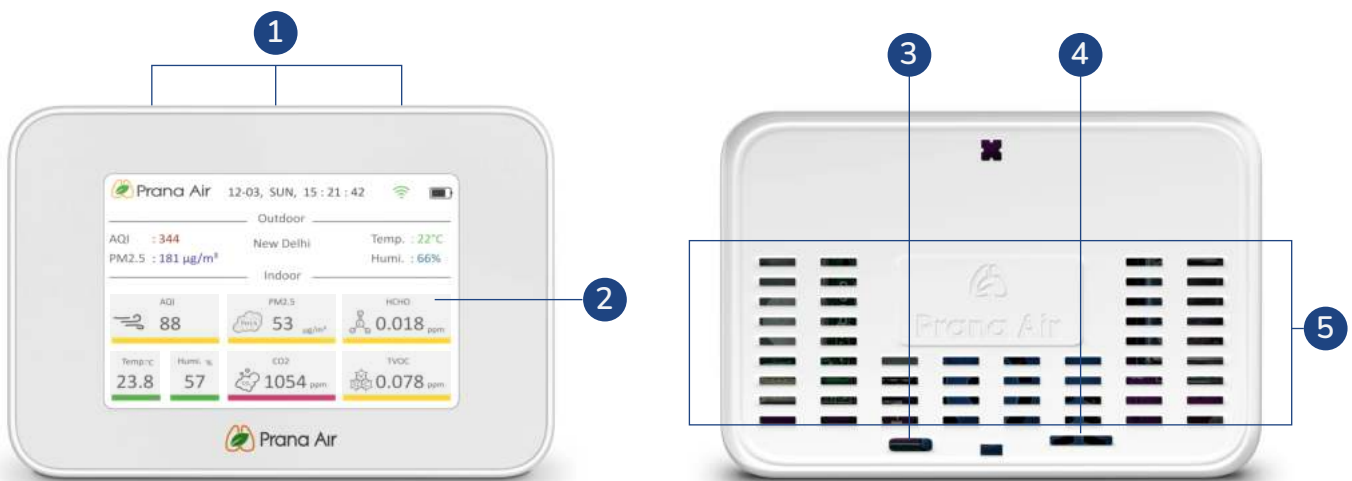

1 Operations Buttons

2 Colored LED Display

3 Type-C Charging Slot

4 Micro SD card slot

5 Air Inlet