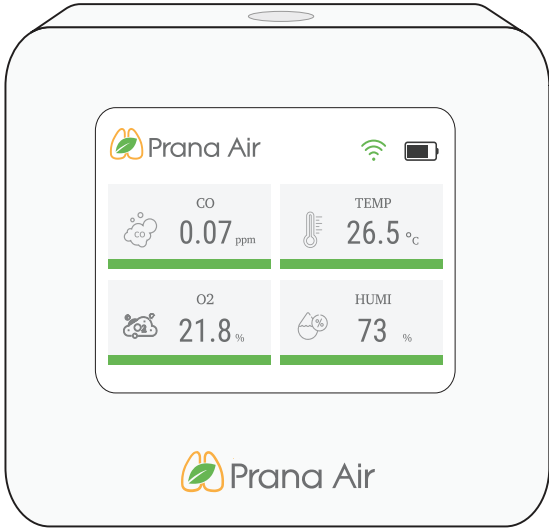

Measures

Oxygen

Carbon monoxide

Temperture

Humidity

Qualitative Features

Easily monitor and manage the thermal conditions of any space with our cutting-edge device. Get exceptional reliability and ease of use with advanced features for optimal comfort and performance.

O2 Calibration

Compact Device

Mobile App & Dashboard

Cloud Storage

Real-Time Data

In-Built Battery

Technical Specifications

Sensor	Sensor Type	Range	Resolution	Accuracy
Oxygen (O ₂)	Electrochemical	15-25%	0.1%	±0.3%
Carbon Monoxide (CO)	Electrochemical	0.01 to 99.99ppm	0.01ppm	±3%
Temperature	Digital Sensor	-40 to 70 °C	0.1°C	±0.3°C
Humidity	Digital Sensor	0 to 100% RH	1% RH	±3% RH

Main Screen

Calibration Screen

O2 Curve

CO Curve

Type of OxyCo Screens

Get unique and intuitive visuals on your monitor to enhance your experience. View individual parameters' historical data on a dedicated screen for better insights into any environmental changes.

Product Specifications

Features	Description
Parameters	O2 , CO , Temperature and humidity
Connectivity	Wifi
Max detecting concentration	30% Vol
Sensitivity	0.1% for O2, 0.1ppm for CO (in air)
Response time	T90 ≤15S
Load resistance (recommended)	100Ohms
Repeatability	<2% output value
Stability (/month)	<2%
Zero drift (-20°C~40°C)	≤ 0.1% vol
Storage temperature	-20°C~50°C
Pressure range normal atmosphere	±10%
Anticipated using life	2 Years
Screen Size	2.8 inch
Dimensions	8 X 8 cm
Weight	111 g
Battery	1000 mAh
Data Accessibility	AQI mobile & smart TV app, and web-dashboard