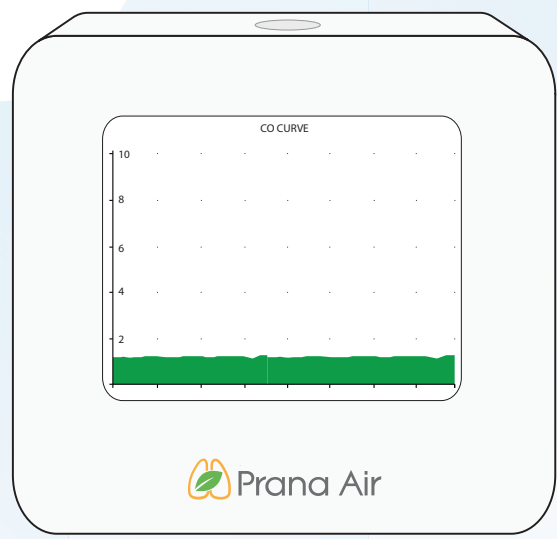

O2 Calibration

Compact Device

Mobile App & Dashboard

Cloud Storage

Real-Time Data

In-Built Battery

Technical Specifications

Sensor	Sensor Type	Range	Resolution	Accuracy
Oxygen (O ₂)	Electrochemical	15-25%	0.1%	±0.3%
Carbon Monoxide (CO)	Electrochemical	0.01 to 99.99ppm	0.01ppm	±3%
Temperature	Digital Sensor	-40 to 70 °C	0.1°C	±0.3°C
Humidity	Digital Sensor	0 to 100% RH	1% RH	±3% RH

Main Screen

Calibration Screen

O2 Curve

CO Curve

Type of OxyCo Screens

Get unique and intuitive visuals on your monitor to enhance your experience. View individual parameters' historical data on a dedicated screen for better insights into any environmental changes.

Product Specifications

Features	Description
Parameters	O2 , CO , Temperature and humidity
Connectivity	Wifi
Max detecting concentration	30% Vol
Sensitivity	0.1% for O2, 0.1ppm for CO (in air)
Response time	T90 ≤15S
Load resistance (recommended)	100Ohms
Repeatability	<2% output value
Stability (/month)	<2%
Zero drift (-20°C~40°C)	≤ 0.1% vol
Storage temperature	-20°C~50°C
Pressure range normal atmosphere	±10%
Anticipated using life	2 Years
Screen Size	2.8 inch
Dimensions	8 X 8 cm
Weight	111 g
Battery	1000 mAh
Data Accessibility	AQI mobile & smart TV app, and web-dashboard