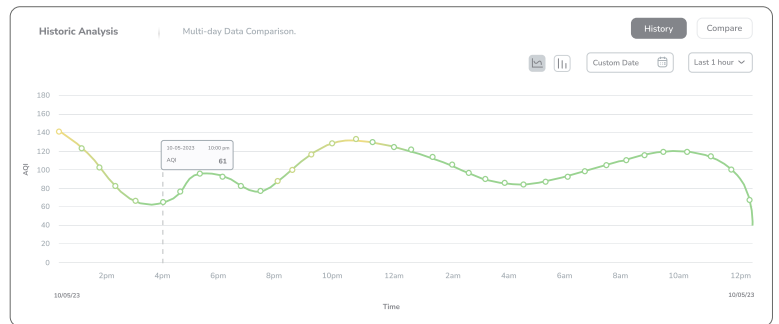

AQI Data Insights

Allows you to make well-informed decisions by providing real-time air quality data insight from anywhere by connecting your smartphone to your air quality monitoring device.