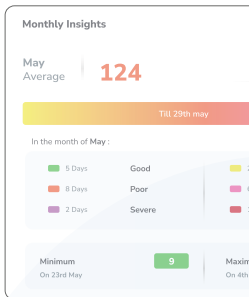

AQI Data Insights

Allows you to make well-informed decisions by providing real-time air quality data insight from anywhere by connecting your smartphone to your air quality monitoring device.