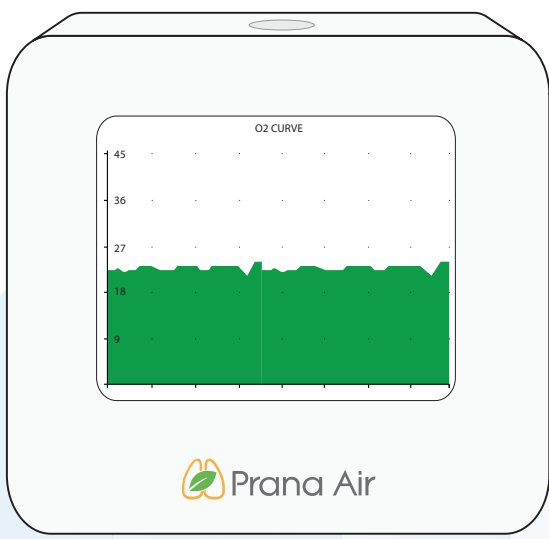

Measures

Oxygen

Carbon monoxide

Temperture

Humidity

Qualitative Features

Easily monitor and manage the thermal conditions of any space with our cutting-edge device. Get exceptional reliability and ease of use with advanced features for optimal comfort and performance.

O2 Calibration

Compact Device

Mobile App & Dashboard

Cloud Storage

Real-Time Data

In-Built Battery

Technical Specifications

Sensor	Sensor Type	Range	Resolution	Accuracy
Oxygen (O ₂)	Electrochemical	15-25%	0.1%	±0.3%
Carbon Monoxide (CO)	Electrochemical	0.01 to 99.99ppm	0.01ppm	±3%
Temperature	Digital Sensor	-40 to 70 °C	0.1°C	±0.3°C
Humidity	Digital Sensor	0 to 100% RH	1% RH	±3% RH

Main Screen

Calibration Screen

O2 Curve

CO Curve

Type of OxyCo Screens

Get unique and intuitive visuals on your monitor to enhance your experience. View individual parameters' historical data on a dedicated screen for better insights into any environmental changes.

Product Specifications

Features	Description
Parameters	O2 , CO , Temperature and humidity
Connectivity	Wifi
Max detecting concentration	30% Vol
Sensitivity	0.1% for O2, 0.1ppm for CO (in air)
Response time	T90 ≤15S
Load resistance (recommended)	100Ohms
Repeatability	<2% output value
Stability (/month)	<2%
Zero drift (-20°C~40°C)	≤ 0.1% vol
Storage temperature	-20°C~50°C
Pressure range normal atmosphere	±10%
Anticipated using life	2 Years
Screen Size	2.8 inch
Dimensions	8 X 8 cm
Weight	111 g
Battery	1000 mAh
Data Accessibility	AQI mobile & smart TV app, and web-dashboard